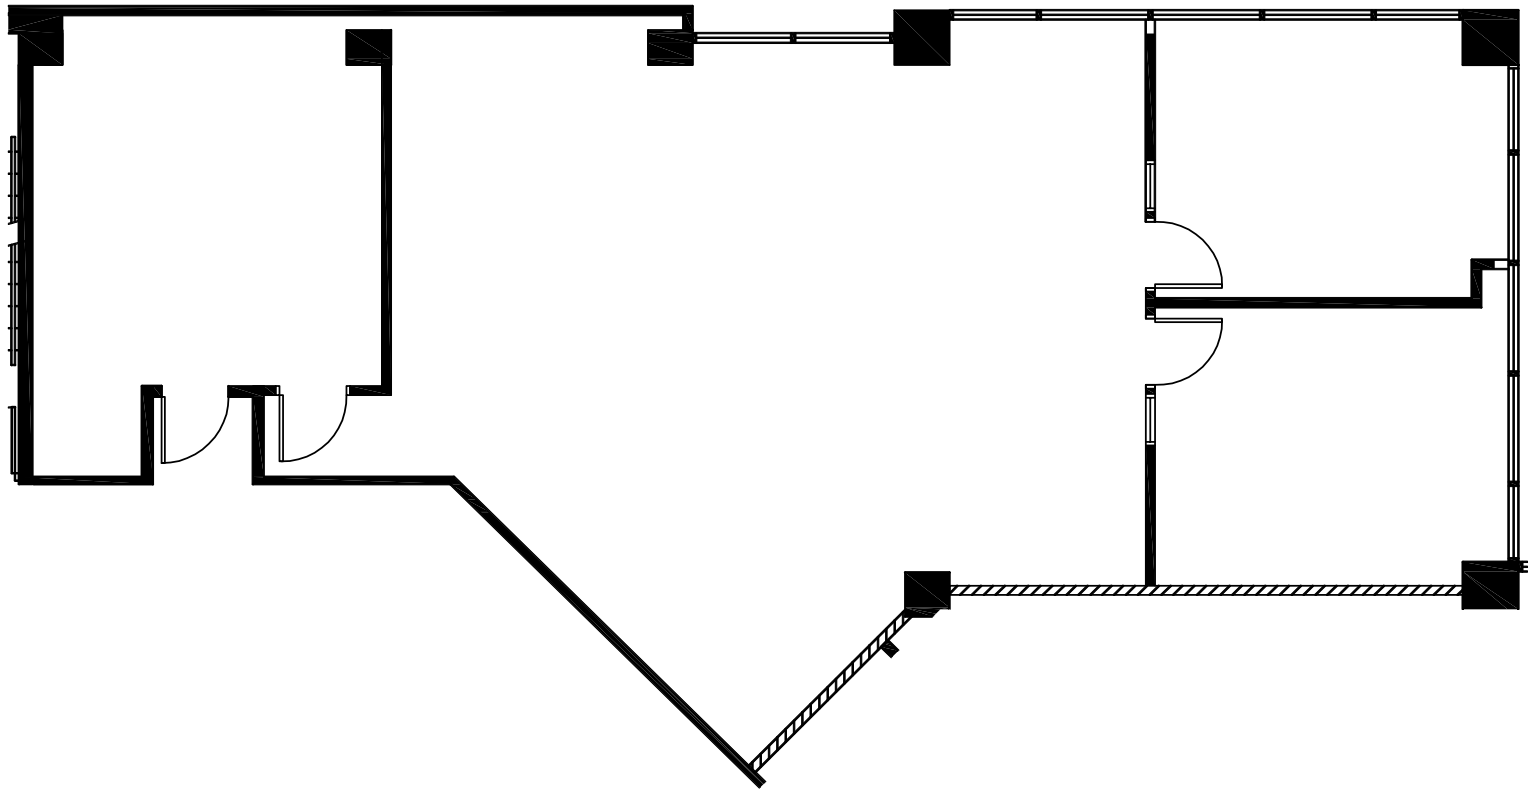

# 4749

LINCOLN MALL DRIVE

Suite 208  
2,016 rsf

**LARRY MEYER**  
O: 847.330.1300 C: 847.212.3220  
lmeyer@marcrealty.com

**ALAN RAPHAELI**  
847.330.1300  
araphaeli@marcrealty.com

Exceptional Value  
Remarkable Locations