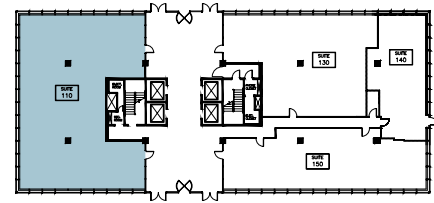

## SUITE 110

3,675 RSF

**ALAN RAPHAELI**  
847.330.1300  
araphaeli@marcrealty.com

Exceptional Value  
Remarkable Locations