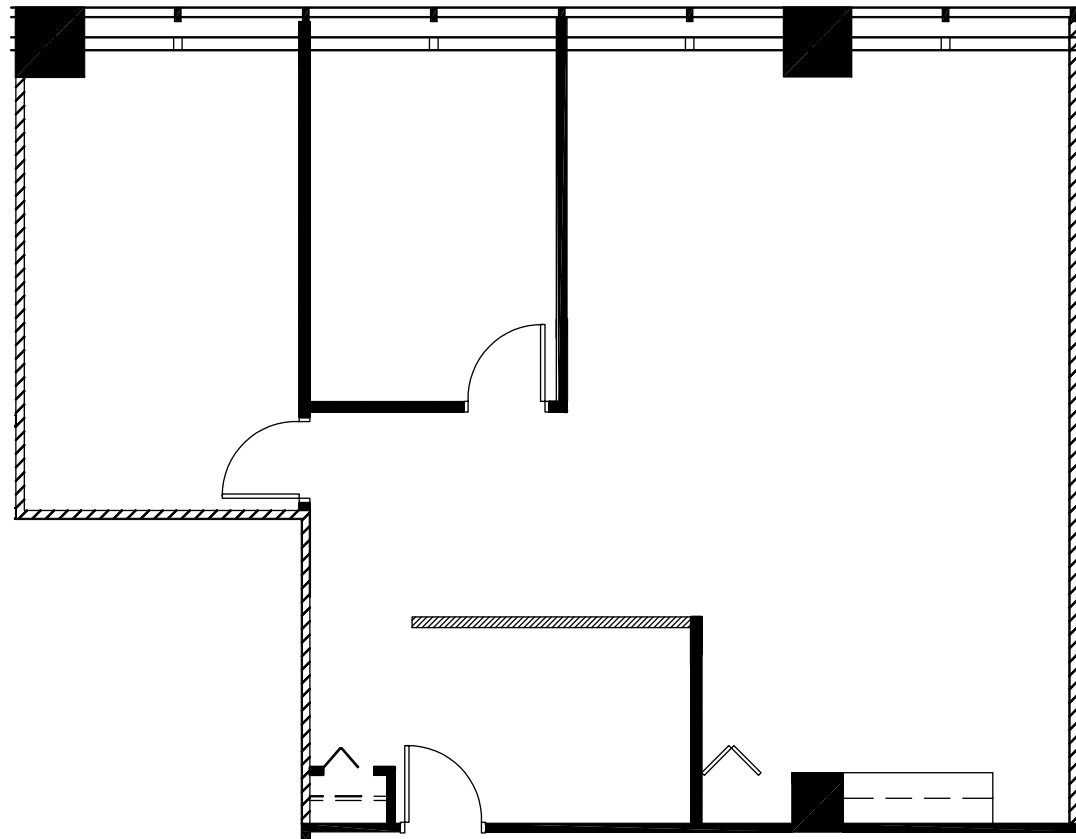

1701

EAST
WOODFIELD
SCHAUMBURG, IL

SUITE 415

1,363 RSF

ALAN RAPHAELI
847.330.1300
araphaeli@marcrealty.com

Exceptional Value
Remarkable Locations