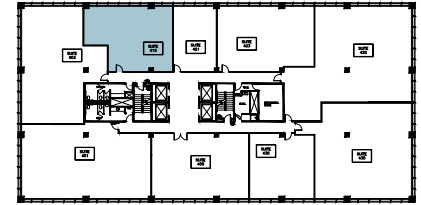

1701

EAST
WOODFIELD
SCHAUMBURG, IL

SUITE 415

1,363 RSF

ALAN RAPHAELI
847.330.1300
araphaeli@marcrealty.com

Exceptional Value
Remarkable Locations