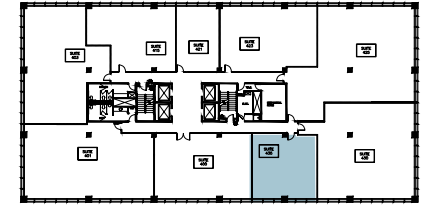

1701

EAST
WOODFIELD
SCHAUMBURG, IL

SUITE 435
1,109 RSF

ALAN RAPHAELI
847.330.1300
araphaeli@marcrealty.com

Exceptional Value
Remarkable Locations