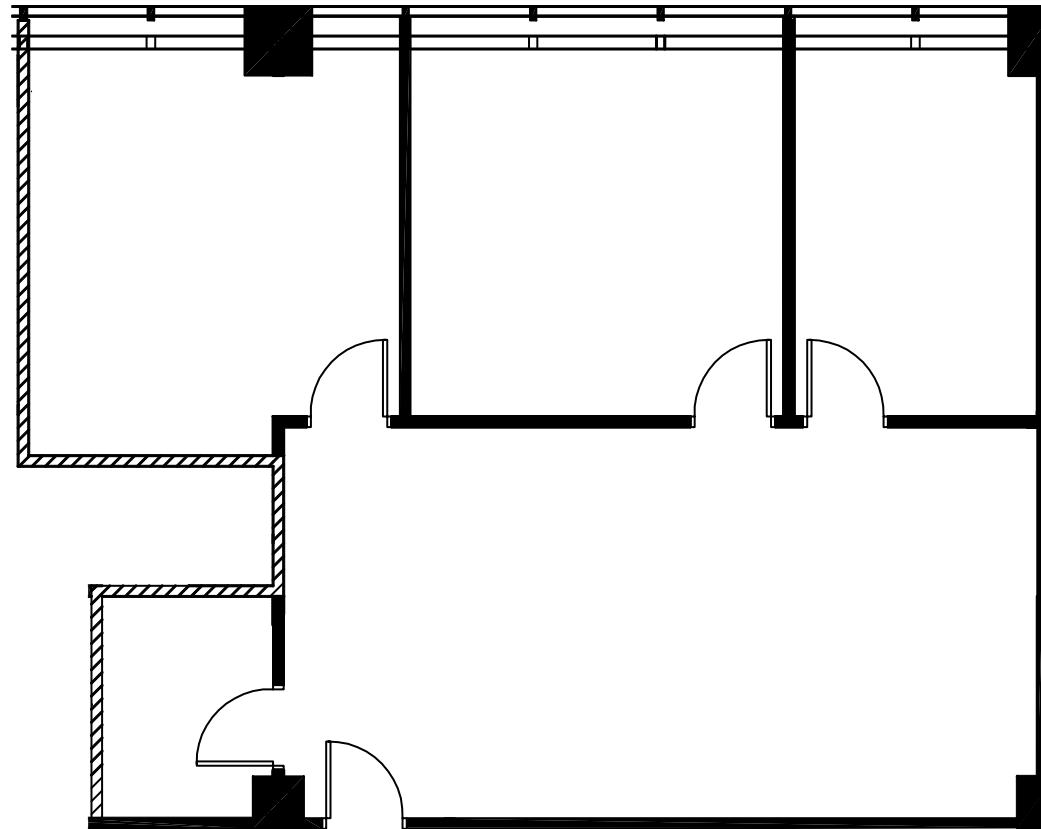

## SUITE 620

1,392 RSF

**ALAN RAPHAELI**  
847.330.1300  
araphaeli@marcrealty.com

Exceptional Value  
Remarkable Locations