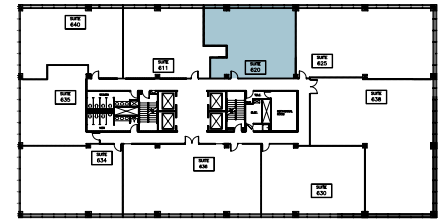

## SUITE 620

1,392 RSF

**ALAN RAPHAELI**  
847.330.1300  
araphaeli@marcrealty.com

Exceptional Value  
Remarkable Locations