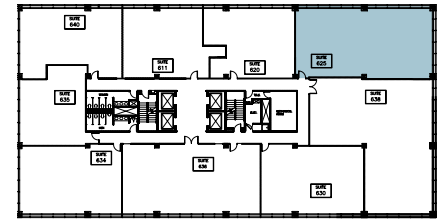

1701

EAST
WOODFIELD
SCHAUMBURG, IL

SUITE 625
2,269 RSF

ALAN RAPHAELI
847.330.1300
araphaeli@marcrealty.com

Exceptional Value
Remarkable Locations