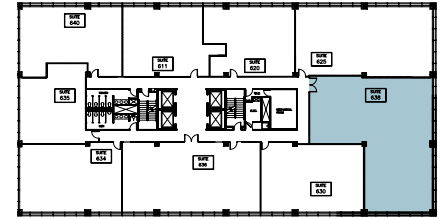

1701

EAST
WOODFIELD
SCHAUMBURG, IL

SUITE 638

2,991 RSF

ALAN RAPHAELI
847.330.1300
araphaeli@marcrealty.com

Exceptional Value
Remarkable Locations