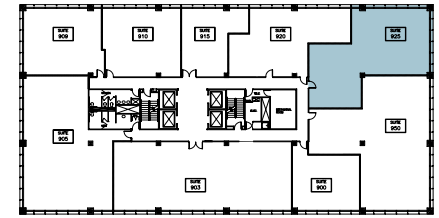

1701

EAST
WOODFIELD
SCHAUMBURG, IL

SUITE 925
2,020 RSF

ALAN RAPHAELI
847.330.1300
araphaeli@marcrealty.com

Exceptional Value
Remarkable Locations