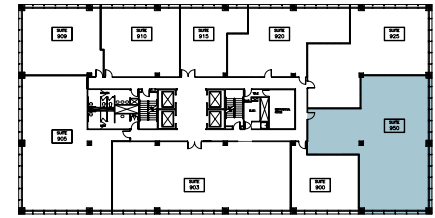

1701

EAST
WOODFIELD
SCHAUMBURG, IL

SUITE 950
2,825 RSF

ALAN RAPHAELI
847.330.1300
araphaeli@marcrealty.com

MR Exceptional Value
MARC REALTY Remarkable Locations

All information contained herein is from sources deemed reliable and is submitted subject to errors, omissions and to change of price or terms without notice. There is common ownership of the building or buildings referenced herein and Marc Realty LLC | JA