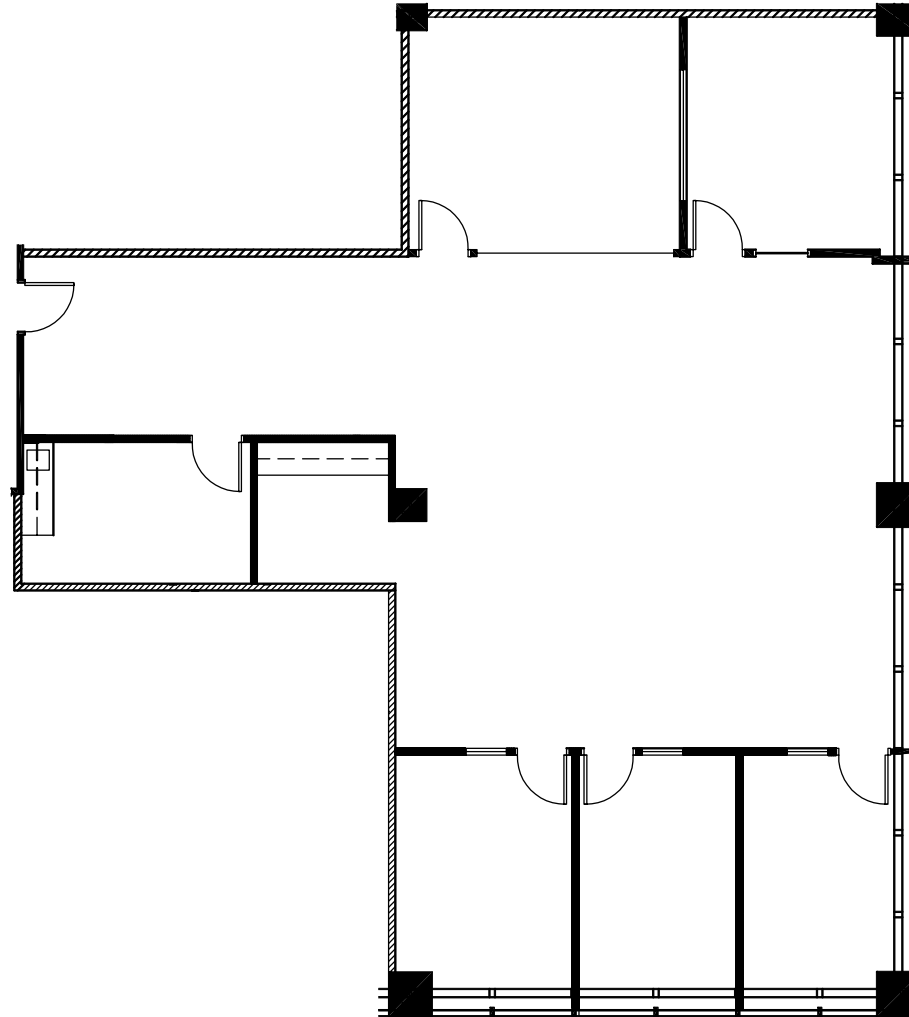

1701

EAST
WOODFIELD
SCHAUMBURG, IL

SUITE 950
2,825 RSF

ALAN RAPHAELI
847.330.1300
araphaeli@marcrealty.com

MR Exceptional Value
MARC REALTY Remarkable Locations

All information contained herein is from sources deemed reliable and is submitted subject to errors, omissions and to change of price or terms without notice. There is common ownership of the building or buildings referenced herein and Marc Realty LLC | JA