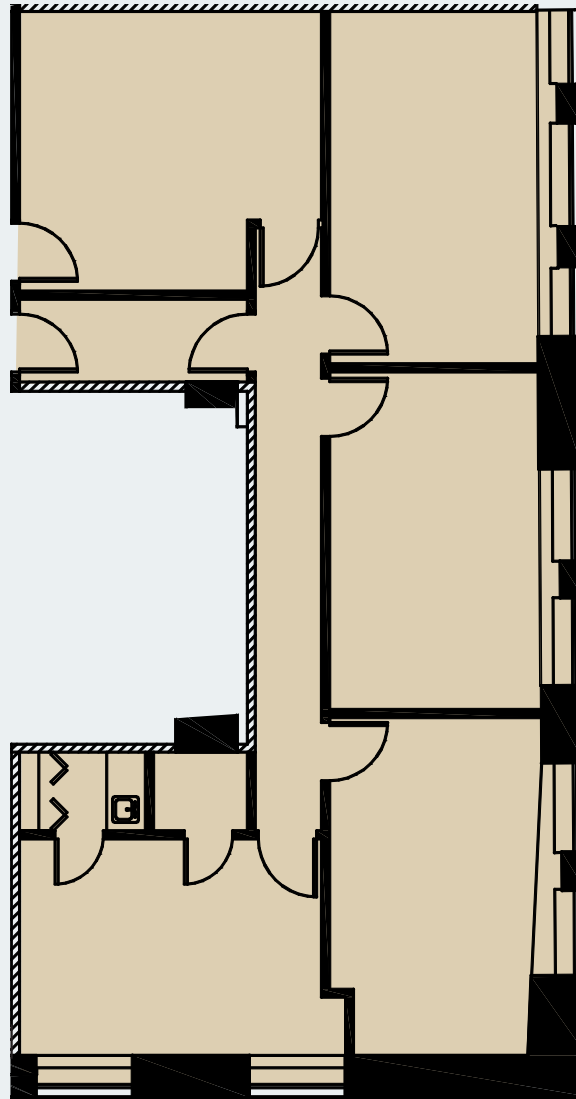

The Harvester Building

180 N Michigan Avenue

Suite 1010
1,683 RSF

JOE STORIZ

Senior Managing Director
312.884.5656 | jstoriz@marcrealty.com

55 E Jackson Blvd, Suite 500
Chicago, IL 60604

Exceptional Value
Remarkable Locations