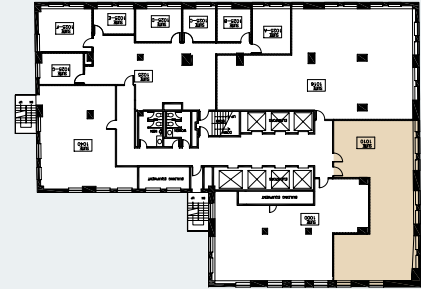

The Harvester Building

180 N Michigan Avenue

Suite 1010
1,683 RSF

JOE STORIZ

Senior Managing Director
312.884.5656 | jstoriz@marcrealty.com

55 E Jackson Blvd, Suite 500
Chicago, IL 60604

Exceptional Value
Remarkable Locations