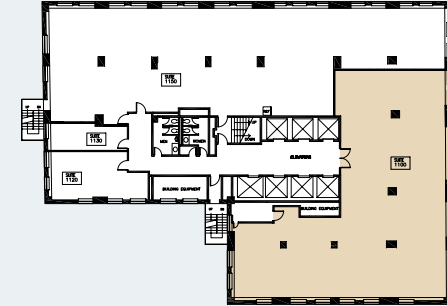

The Harvester Building

180 N Michigan Avenue

Suite 1100
4,326 RSF

JOE STORIZ

Senior Managing Director
312.884.5656 | jstoriz@marcrealty.com

55 E Jackson Blvd, Suite 500
Chicago, IL 60604

Exceptional Value
Remarkable Locations