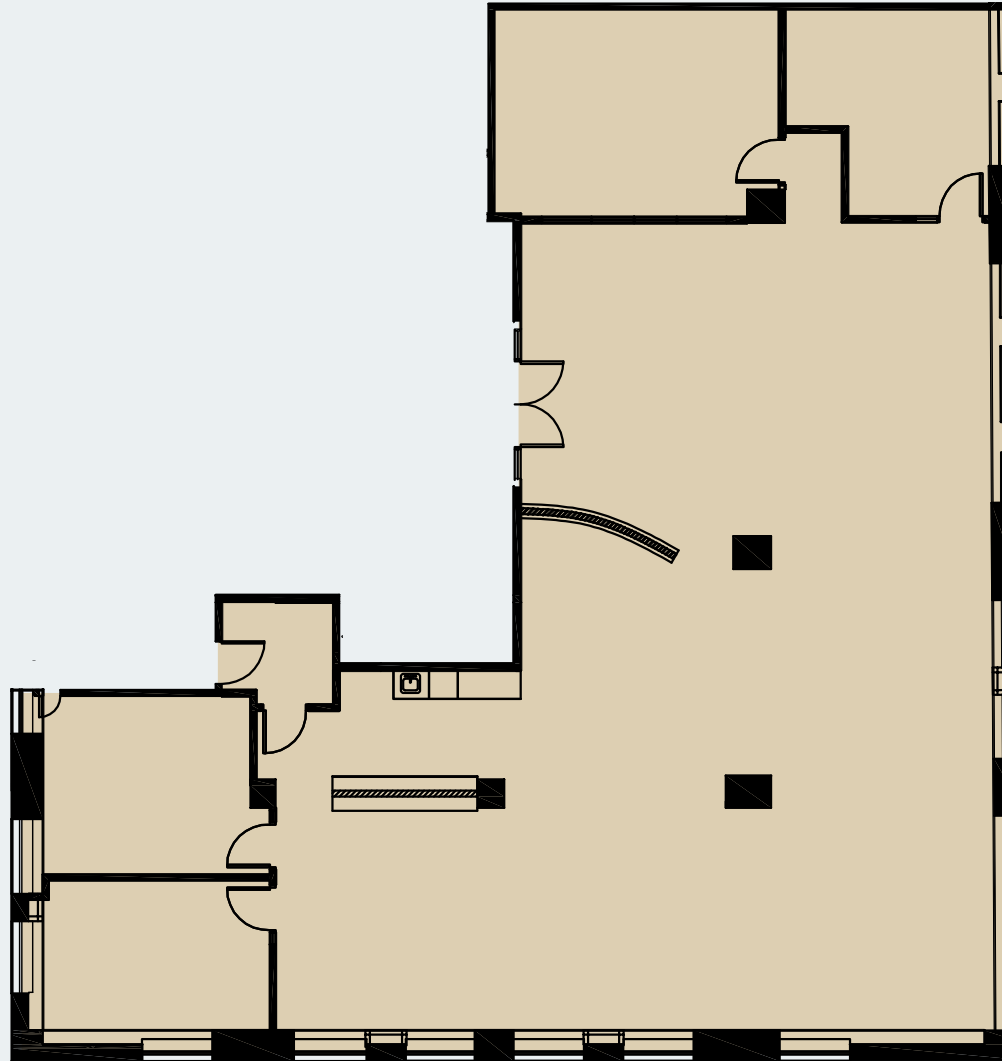

The Harvester Building

180 N Michigan Avenue

Suite 1100
4,326 RSF

JOE STORIZ

Senior Managing Director
312.884.5656 | jstoriz@marcrealty.com

55 E Jackson Blvd, Suite 500
Chicago, IL 60604

Exceptional Value
Remarkable Locations