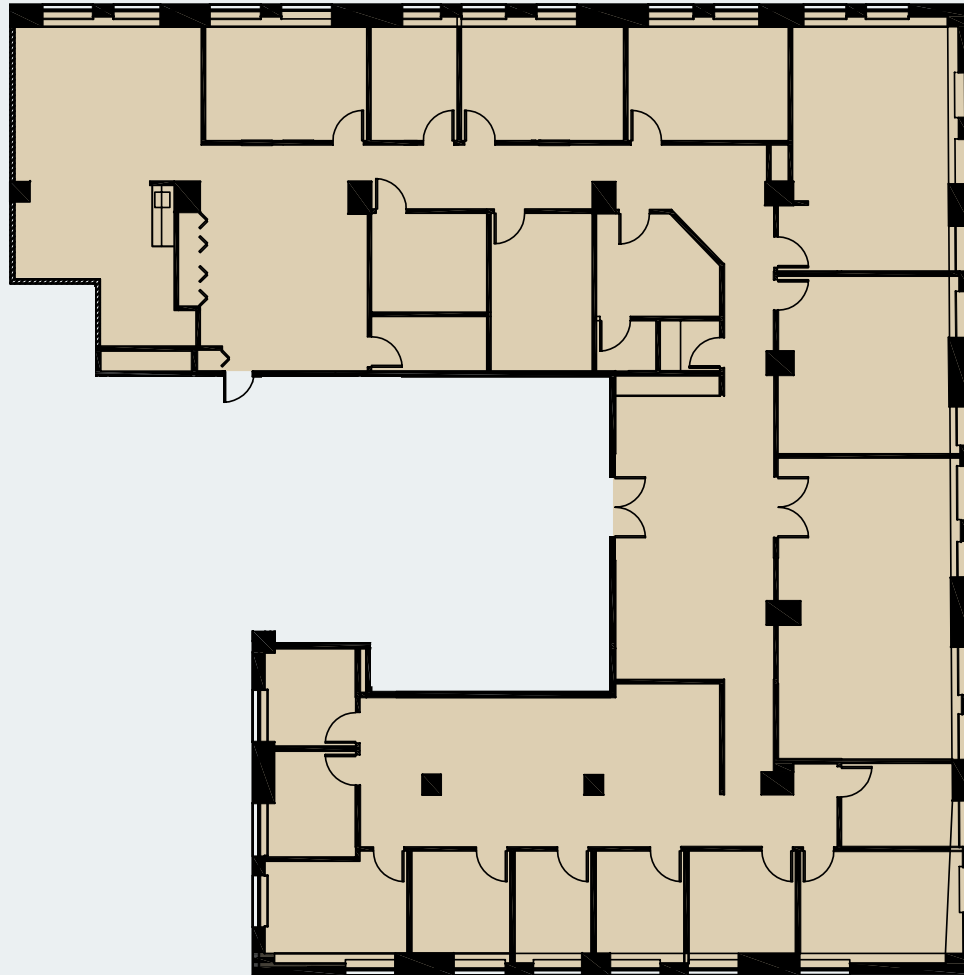

The Harvester Building

180 N Michigan Avenue

Suite 1400
7,459 RSF

JOE STORIZ

Senior Managing Director
312.884.5656 | jstoriz@marcrealty.com

55 E Jackson Blvd, Suite 500
Chicago, IL 60604

Exceptional Value
Remarkable Locations