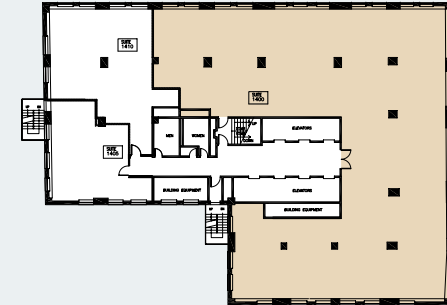

The Harvester Building

180 N Michigan Avenue

Suite 1400
7,459 RSF

JOE STORIZ

Senior Managing Director
312.884.5656 | jstoriz@marcrealty.com

55 E Jackson Blvd, Suite 500
Chicago, IL 60604

Exceptional Value
Remarkable Locations