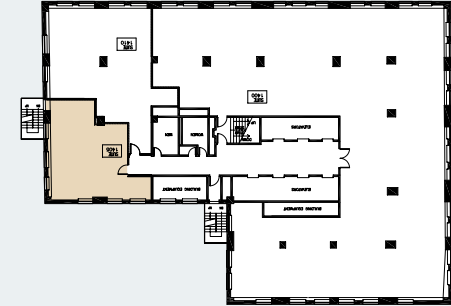

The Harvester Building

180 N Michigan Avenue

Suite 1405
985 RSF

JOE STORIZ

Senior Managing Director
312.884.5656 | jstoriz@marcrealty.com

55 E Jackson Blvd, Suite 500
Chicago, IL 60604

Exceptional Value
Remarkable Locations