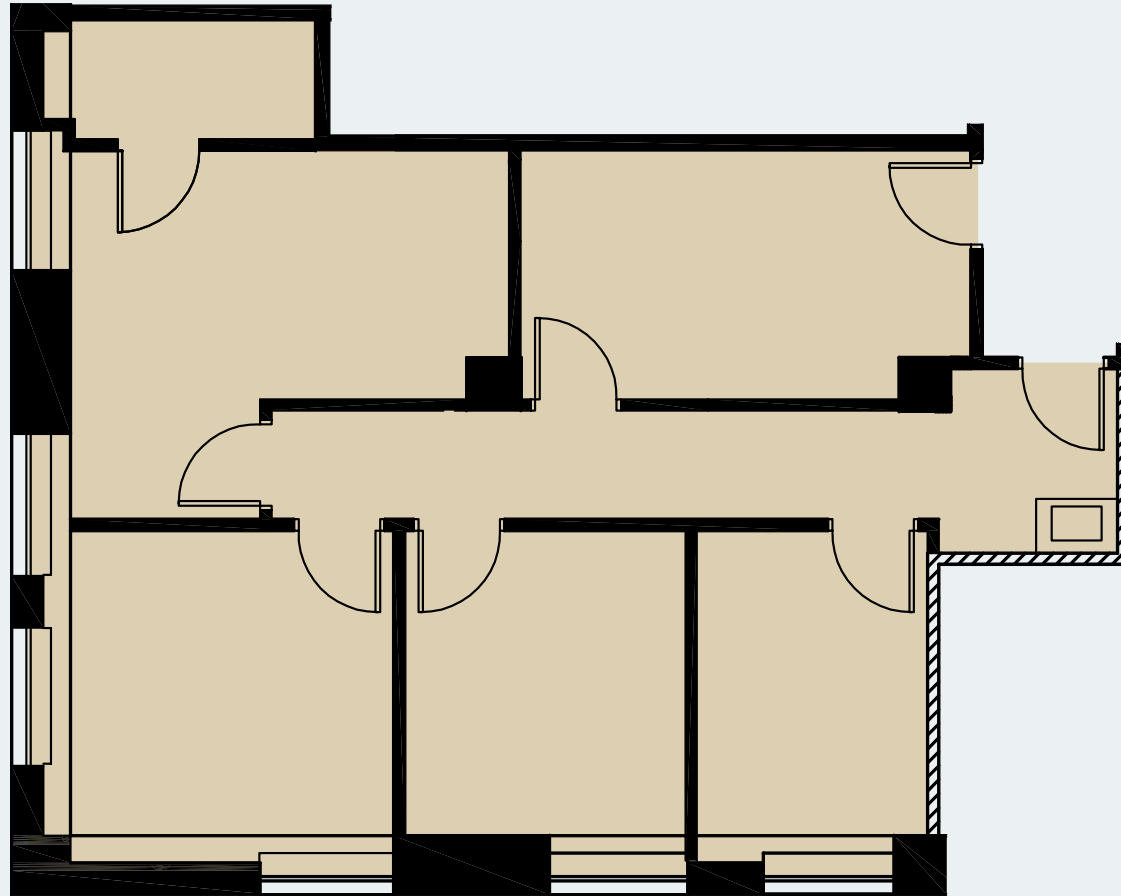

The Harvester Building

180 N Michigan Avenue

Suite 1520
1,268 RSF

JOE STORIZ

Senior Managing Director
312.884.5656 | jstoriz@marcrealty.com

55 E Jackson Blvd, Suite 500
Chicago, IL 60604

Exceptional Value
Remarkable Locations