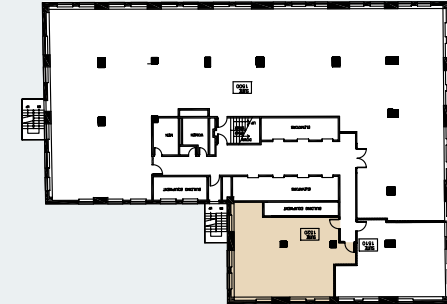

The Harvester Building

180 N Michigan Avenue

Suite 1520
1,268 RSF

JOE STORIZ

Senior Managing Director
312.884.5656 | jstoriz@marcrealty.com

55 E Jackson Blvd, Suite 500
Chicago, IL 60604

Exceptional Value
Remarkable Locations