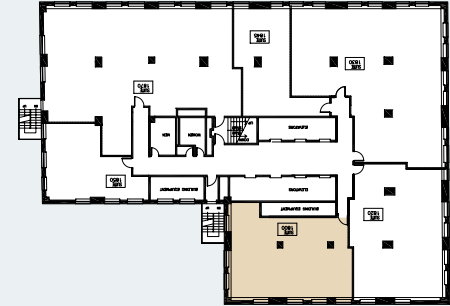

The Harvester Building

180 N Michigan Avenue

Suite 1800
1,380 RSF

JOE STORIZ

Senior Managing Director
312.884.5656 | jstoriz@marcrealty.com

55 E Jackson Blvd, Suite 500
Chicago, IL 60604

Exceptional Value
Remarkable Locations