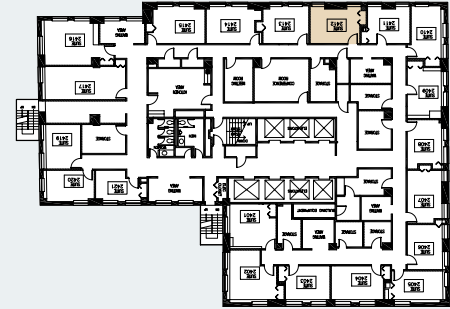

The Harvester Building

180 N Michigan Avenue

Suite 2412
422 RSF

JOE STORIZ

Senior Managing Director
312.884.5656 | jstoriz@marcrealty.com

55 E Jackson Blvd, Suite 500
Chicago, IL 60604

Exceptional Value
Remarkable Locations