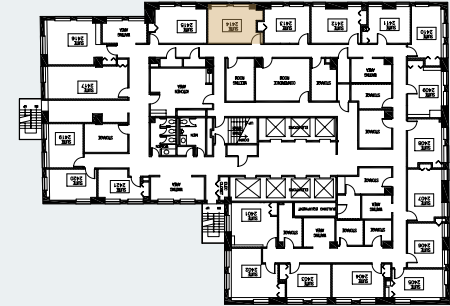

The Harvester Building

180 N Michigan Avenue

Suite 2414
414 RSF

JOE STORIZ

Senior Managing Director
312.884.5656 | jstoriz@marcrealty.com

55 E Jackson Blvd, Suite 500
Chicago, IL 60604

Exceptional Value
Remarkable Locations