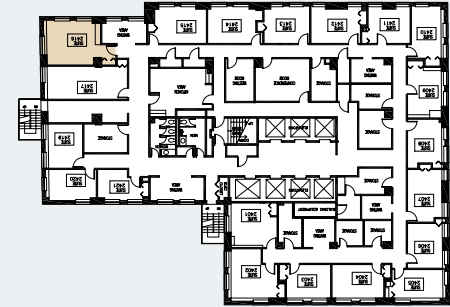

# The Harvester Building

180 N Michigan Avenue

Suite 2416  
620 RSF

**JOE STORIZ**

Senior Managing Director  
312.884.5656 | [jstoriz@marcrealty.com](mailto:jstoriz@marcrealty.com)

55 E Jackson Blvd, Suite 500  
Chicago, IL 60604