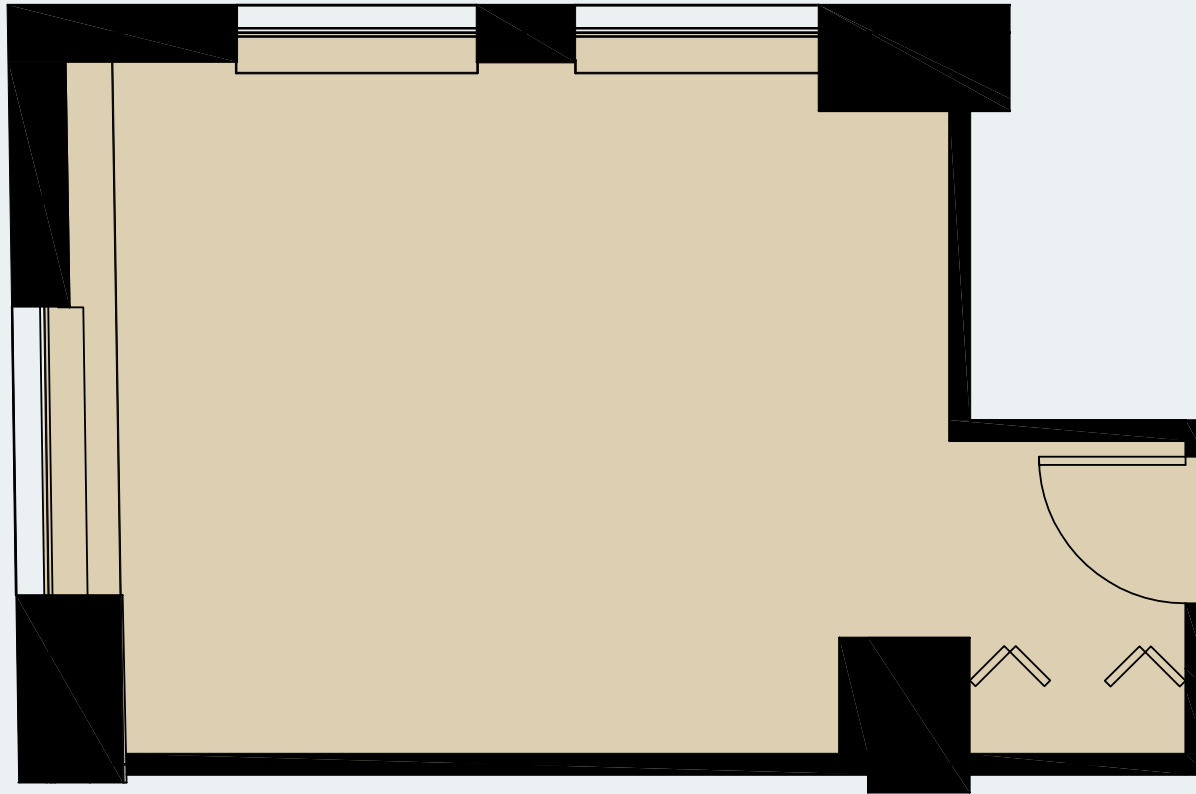

# The Harvester Building

180 N Michigan Avenue

Suite 2416  
620 RSF

**JOE STORIZ**

Senior Managing Director  
312.884.5656 | [jstoriz@marcrealty.com](mailto:jstoriz@marcrealty.com)

55 E Jackson Blvd, Suite 500  
Chicago, IL 60604