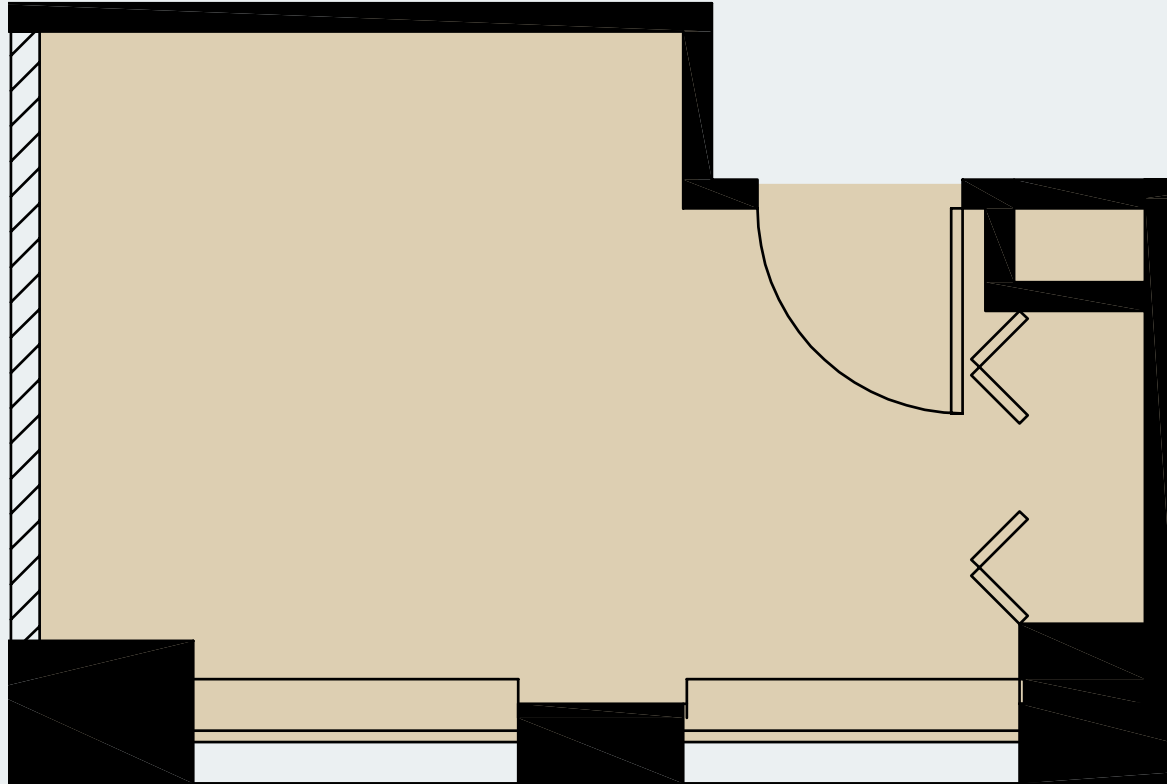

The Harvester Building

180 N Michigan Avenue

Suite 2421
294 RSF

JOE STORIZ

Senior Managing Director
312.884.5656 | jstoriz@marcrealty.com

55 E Jackson Blvd, Suite 500
Chicago, IL 60604

Exceptional Value
Remarkable Locations