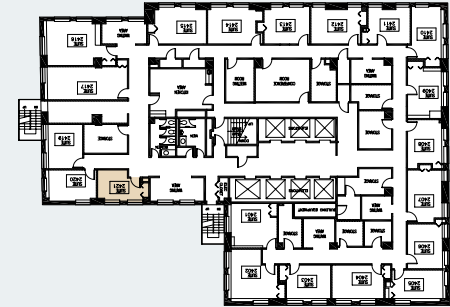

The Harvester Building

180 N Michigan Avenue

Suite 2421
294 RSF

JOE STORIZ

Senior Managing Director
312.884.5656 | jstoriz@marcrealty.com

55 E Jackson Blvd, Suite 500
Chicago, IL 60604

Exceptional Value
Remarkable Locations