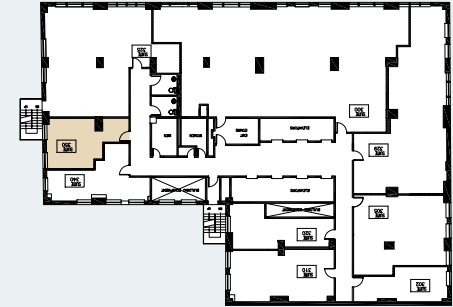

The Harvester Building

180 N Michigan Avenue

Suite 350
510 RSF

JOE STORIZ

Senior Managing Director
312.884.5656 | jstoriz@marcrealty.com

55 E Jackson Blvd, Suite 500
Chicago, IL 60604

Exceptional Value
Remarkable Locations