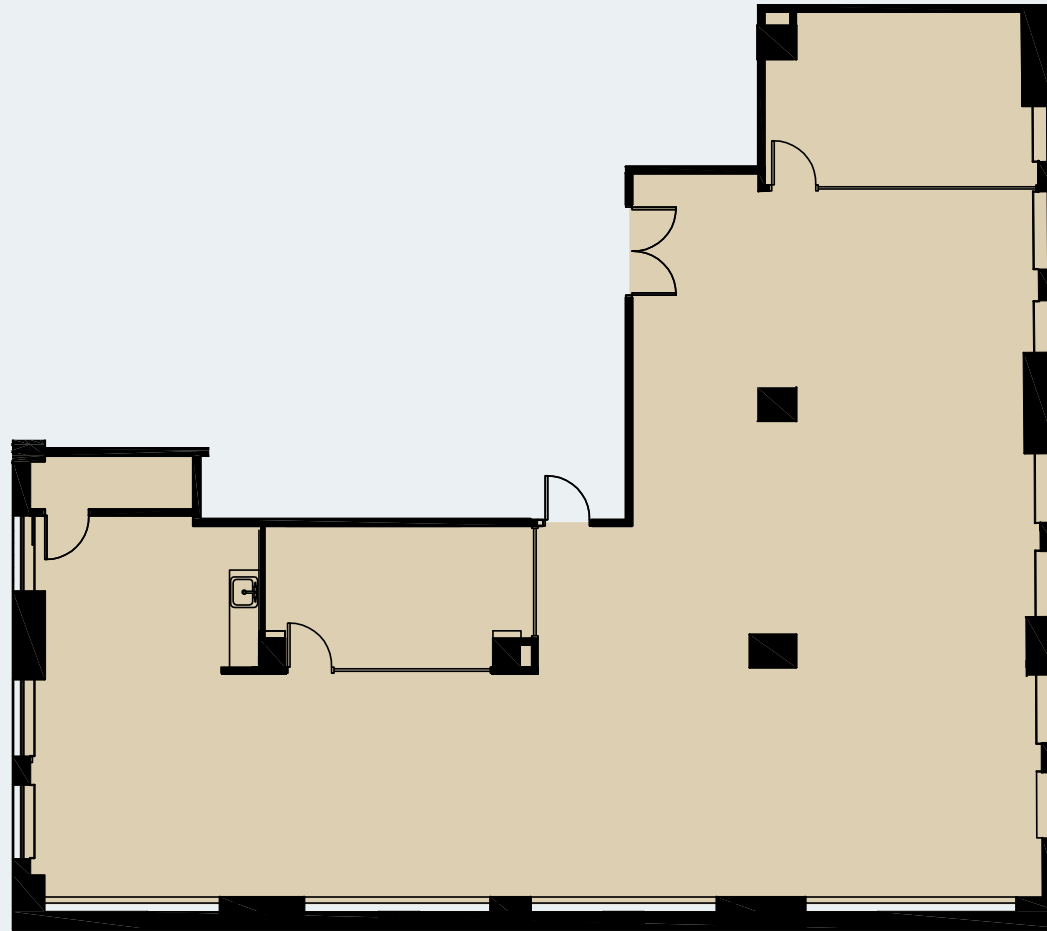

The Harvester Building

180 N Michigan Avenue

Suite 400
3,385 RSF

JOE STORIZ

Senior Managing Director
312.884.5656 | jstoriz@marcrealty.com

55 E Jackson Blvd, Suite 500
Chicago, IL 60604

Exceptional Value
Remarkable Locations