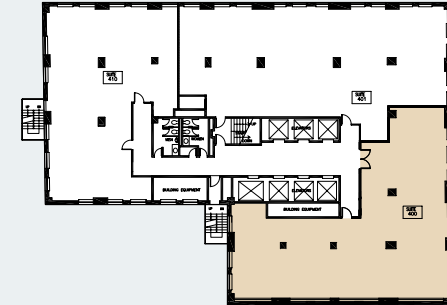

The Harvester Building

180 N Michigan Avenue

Suite 400
3,385 RSF

JOE STORIZ

Senior Managing Director
312.884.5656 | jstoriz@marcrealty.com

55 E Jackson Blvd, Suite 500
Chicago, IL 60604

Exceptional Value
Remarkable Locations