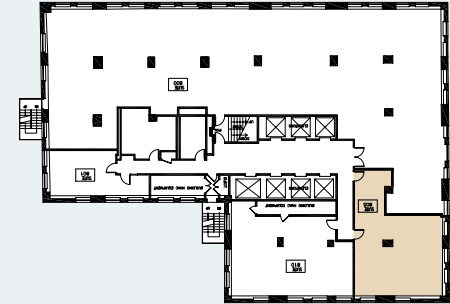

The Harvester Building

180 N Michigan Avenue

Suite 805
1,241 RSF

JOE STORIZ
Senior Managing Director
312.884.5656 | jstoriz@marcrealty.com

55 E Jackson Blvd, Suite 500
Chicago, IL 60604

MR Exceptional Value
MARC REALTY Remarkable Locations