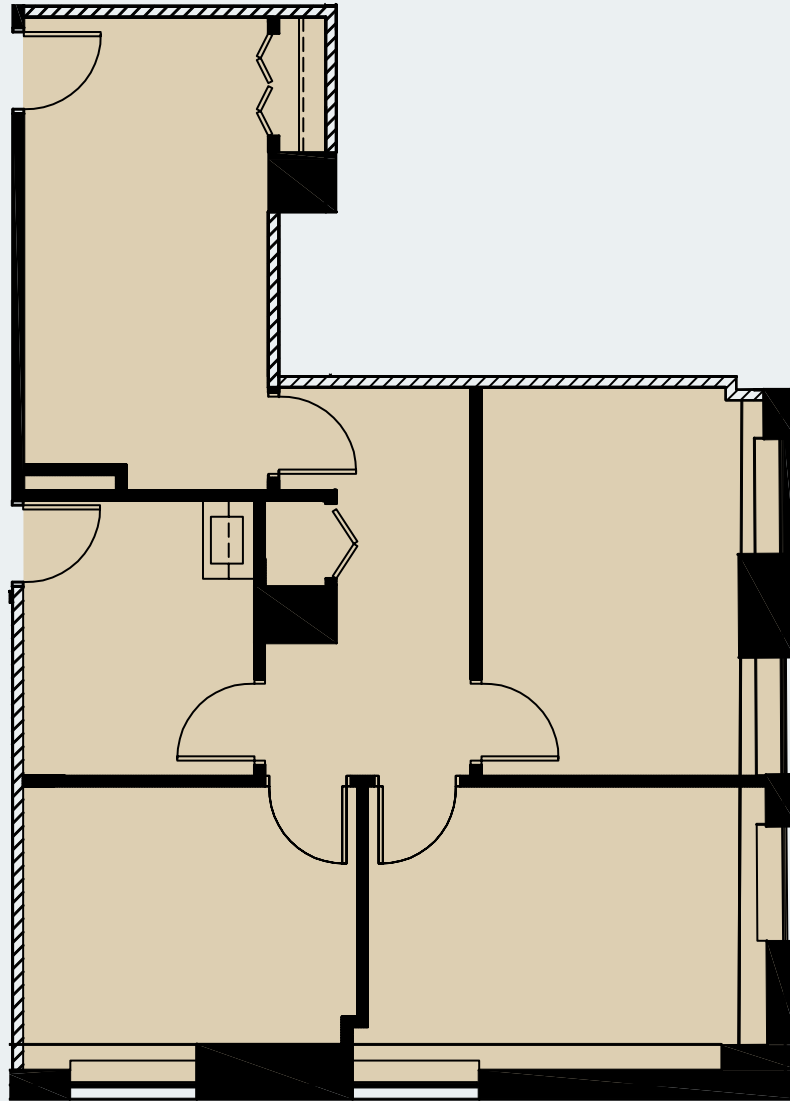

The Harvester Building

180 N Michigan Avenue

Suite 805
1,241 RSF

JOE STORIZ
Senior Managing Director
312.884.5656 | jstoriz@marcrealty.com

55 E Jackson Blvd, Suite 500
Chicago, IL 60604

MR Exceptional Value
MARC REALTY Remarkable Locations