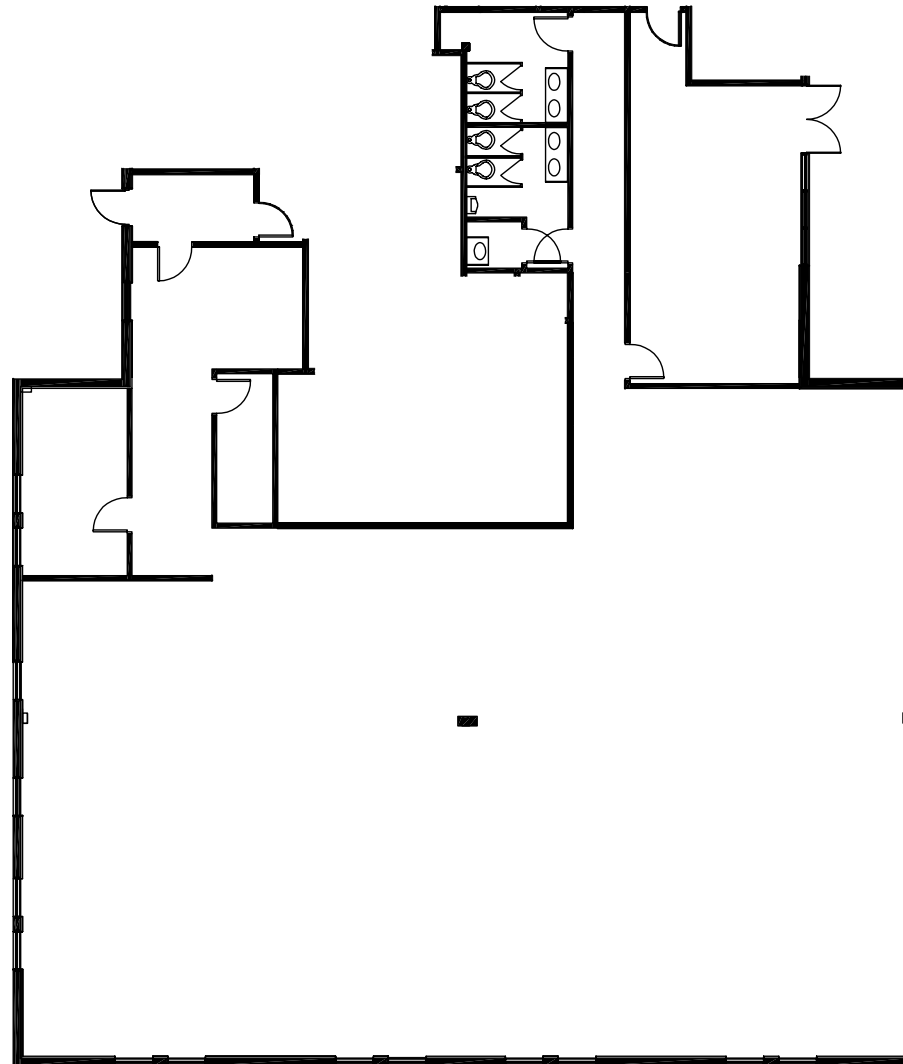

SALT CREEK

— OFFICE CENTER —

SCHAUMBURG, IL

SUITE 100

5,557 rsf

LARRY MEYER
847.212.3220
lmeyer@marcrealty.com

ALAN RAPHAELI
847.330.1300
araphaeli@marcrealty.com

Exceptional Value
Remarkable Locations