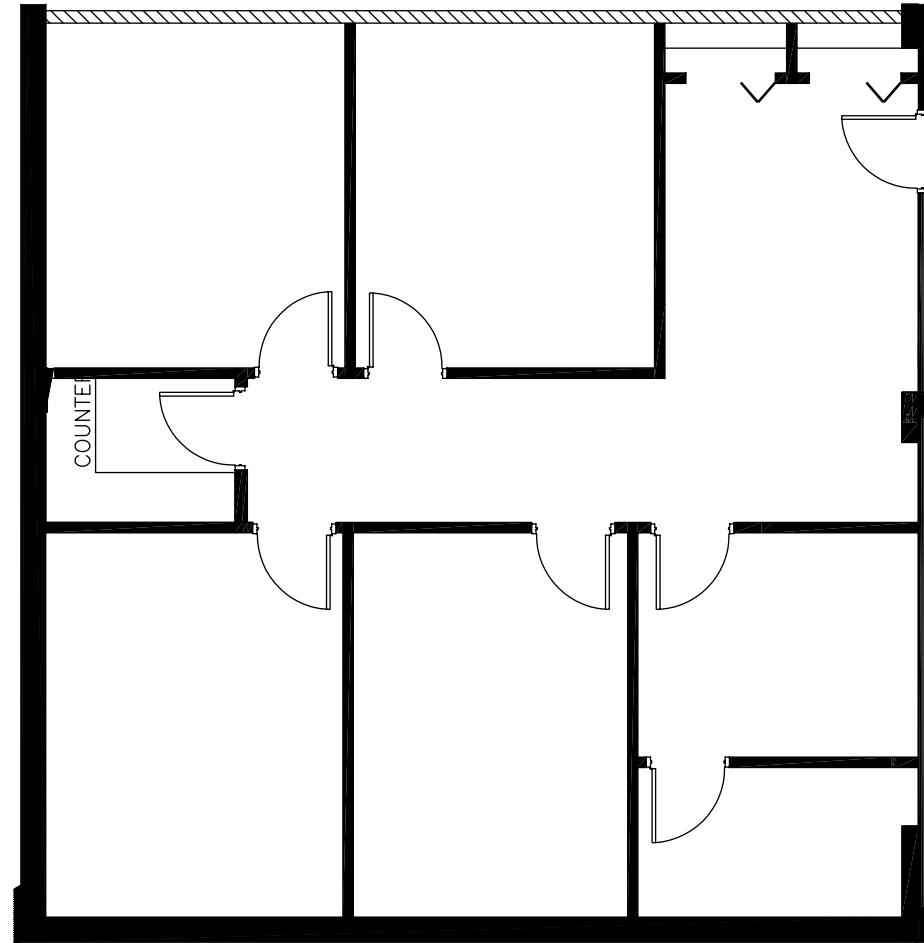

2720

— R I V E R R O A D —
D E S P L A I N E S , I L

SUITE LL 40
1,536 RSF

YASMIN AURORA
847.330.1300
yaurora@marcrealty.com

Exceptional Value
Remarkable Locations