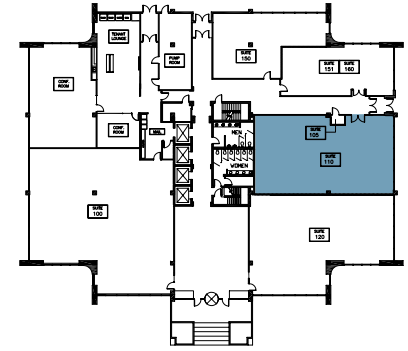

3701

ALGONQUIN
ROLLING MEADOWS, IL

SUITE 110
2,656 rsf

ALAN RAPHAELI
847.330.1300
araphaeli@marcrealty.com

Exceptional Value
Remarkable Locations