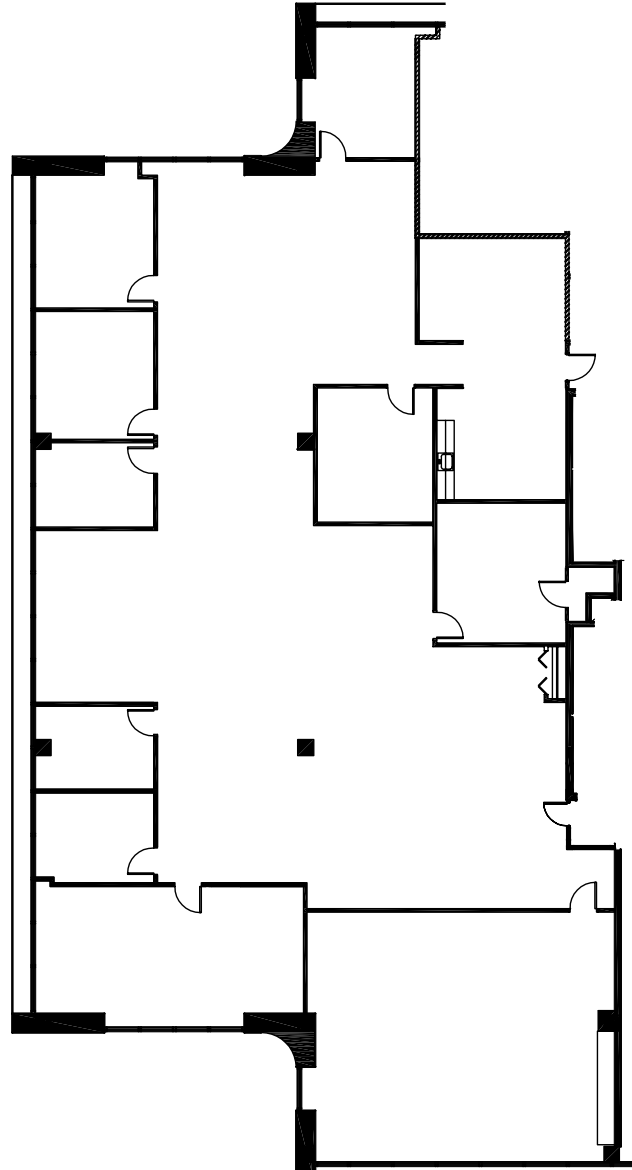

3701

ALGONQUIN
ROLLING MEADOWS, IL

SUITE 270
7,952 rsf

ALAN RAPHAELI
847.330.1300
araphaeli@marcrealty.com

Exceptional Value
Remarkable Locations