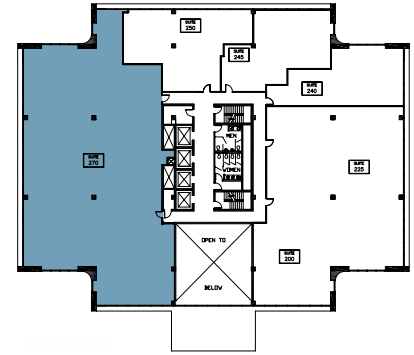

3701

ALGONQUIN
ROLLING MEADOWS, IL

SUITE 270
7,952 rsf

ALAN RAPHAELI
847.330.1300
araphaeli@marcrealty.com

Exceptional Value
Remarkable Locations