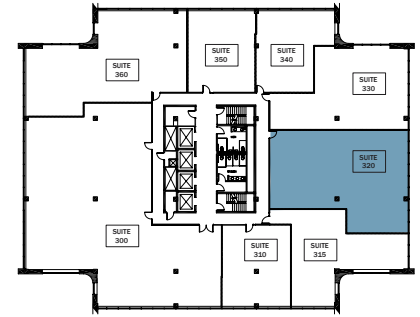

3701

ALGONQUIN
ROLLING MEADOWS, IL

SUITE 320
2,789 rsf

ALAN RAPHAELI
847.330.1300
araphaeli@marcrealty.com

Exceptional Value
Remarkable Locations