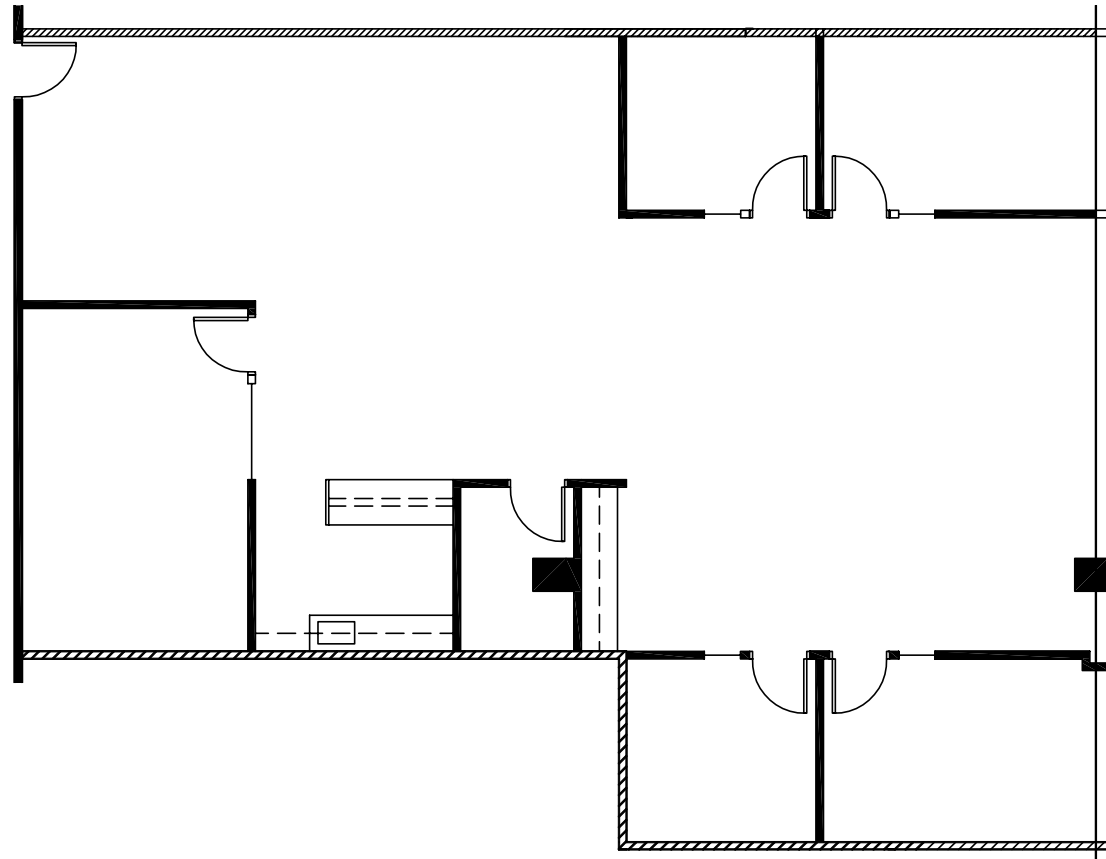

3701

ALGONQUIN
ROLLING MEADOWS, IL

SUITE 320
2,789 rsf

ALAN RAPHAELI
847.330.1300
araphaeli@marcrealty.com

Exceptional Value
Remarkable Locations