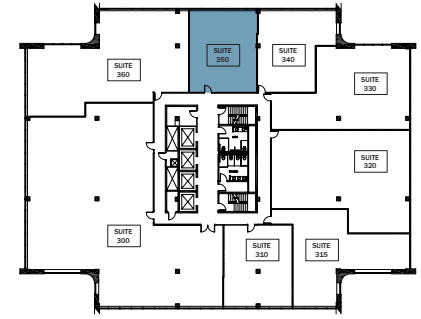

# 3701

ALGONQUIN  
ROLLING MEADOWS, IL

**SUITE 350**  
1,295 rsf

**ALAN RAPHAELI**  
847.330.1300  
araphaeli@marcrealty.com

**MR**  
MARC REALTY

Exceptional Value  
Remarkable Locations