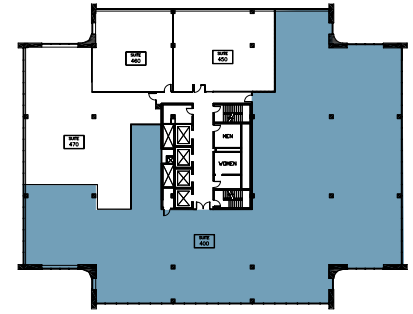

3701

ALGONQUIN
ROLLING MEADOWS, IL

SUITE 400
13,349 rsf

ALAN RAPHAELI
847.330.1300
araphaeli@marcrealty.com

Exceptional Value
Remarkable Locations