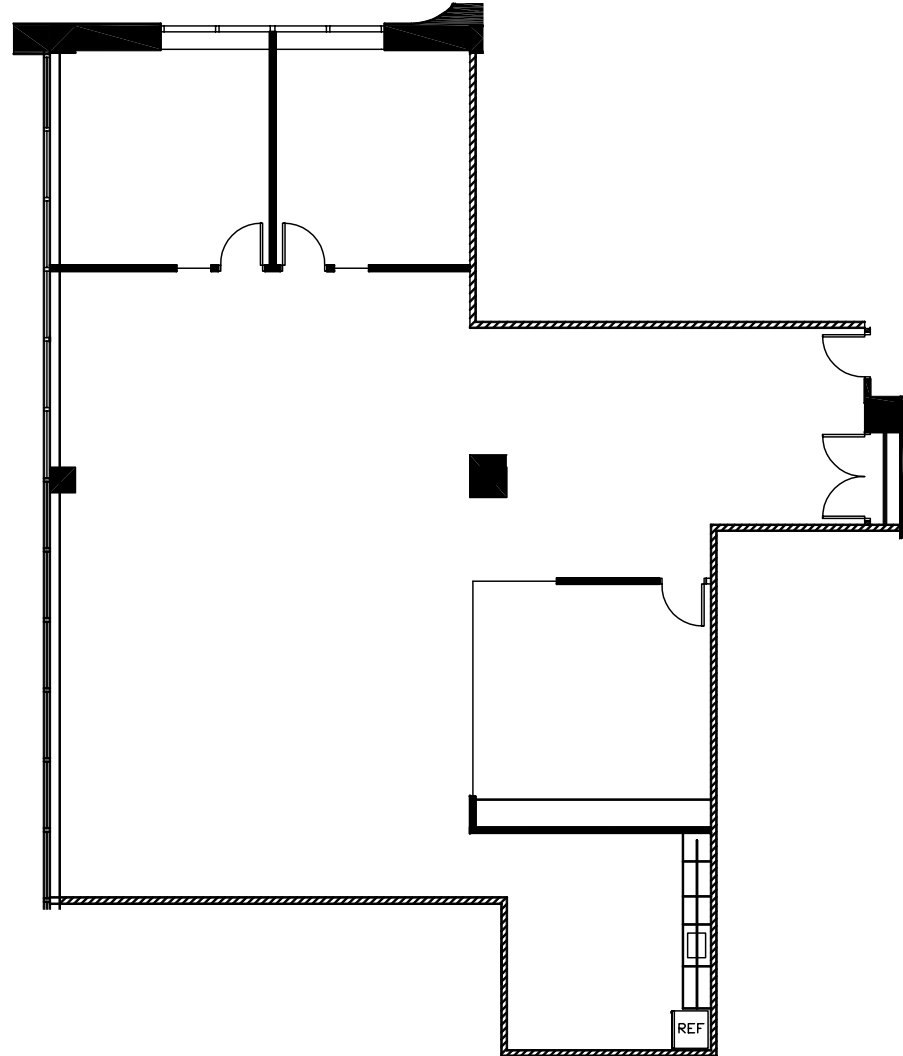

# 3701

ALGONQUIN  
ROLLING MEADOWS, IL

**SUITE 470**  
3,343 rsf

**ALAN RAPHAELI**  
847.330.1300  
araphaeli@marcrealty.com

Exceptional Value  
Remarkable Locations