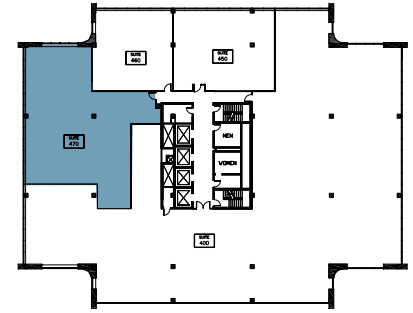

# 3701

ALGONQUIN  
ROLLING MEADOWS, IL

**SUITE 470**  
3,343 rsf

**ALAN RAPHAELI**  
847.330.1300  
araphaeli@marcrealty.com

Exceptional Value  
Remarkable Locations