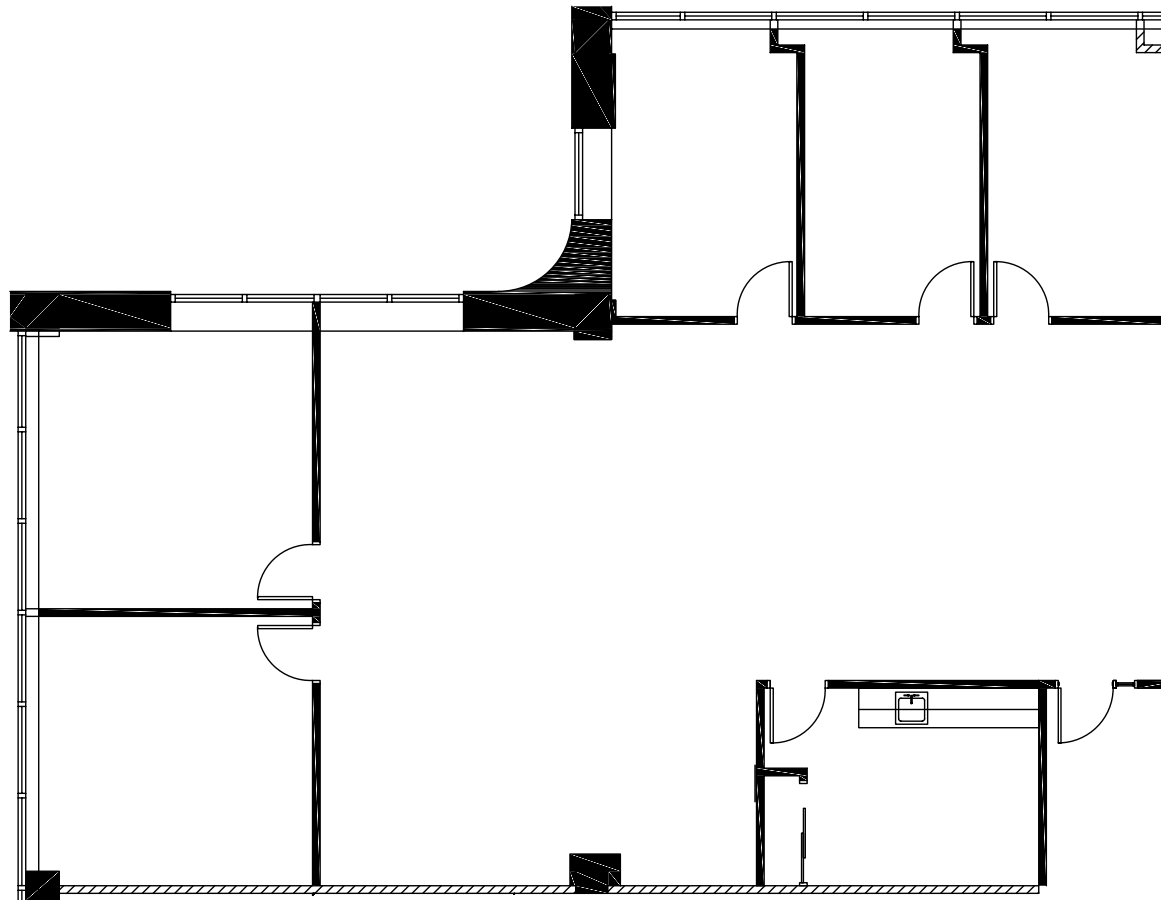

3701

ALGONQUIN
ROLLING MEADOWS, IL

SUITE 570
2,848 rsf

ALAN RAPHAELI
847.330.1300
araphaeli@marcrealty.com

Exceptional Value
Remarkable Locations