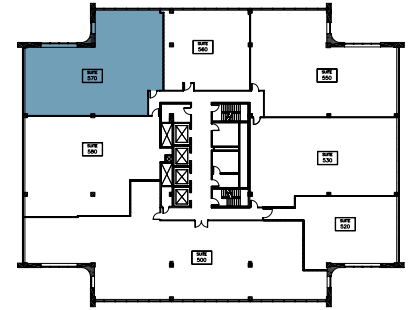

3701

ALGONQUIN
ROLLING MEADOWS, IL

SUITE 570
2,848 rsf

ALAN RAPHAELI
847.330.1300
araphaeli@marcrealty.com

Exceptional Value
Remarkable Locations