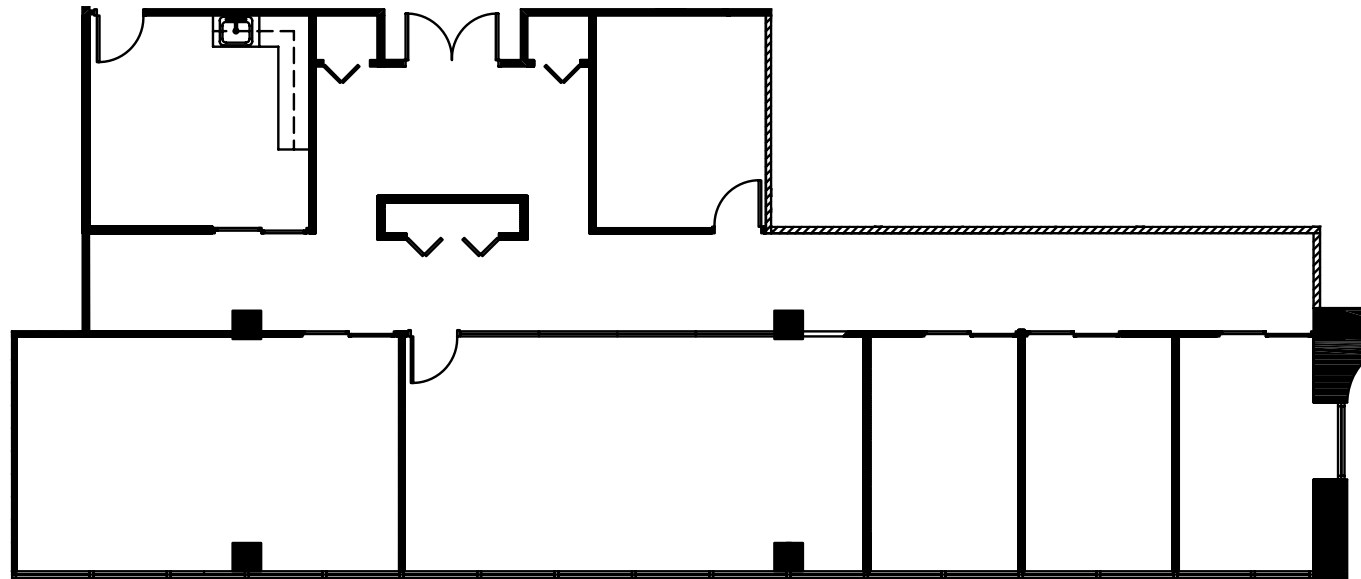

3701

ALGONQUIN
ROLLING MEADOWS, IL

SUITE 600
2,759 rsf

ALAN RAPHAELI
847.330.1300
araphaeli@marcrealty.com

Exceptional Value
Remarkable Locations