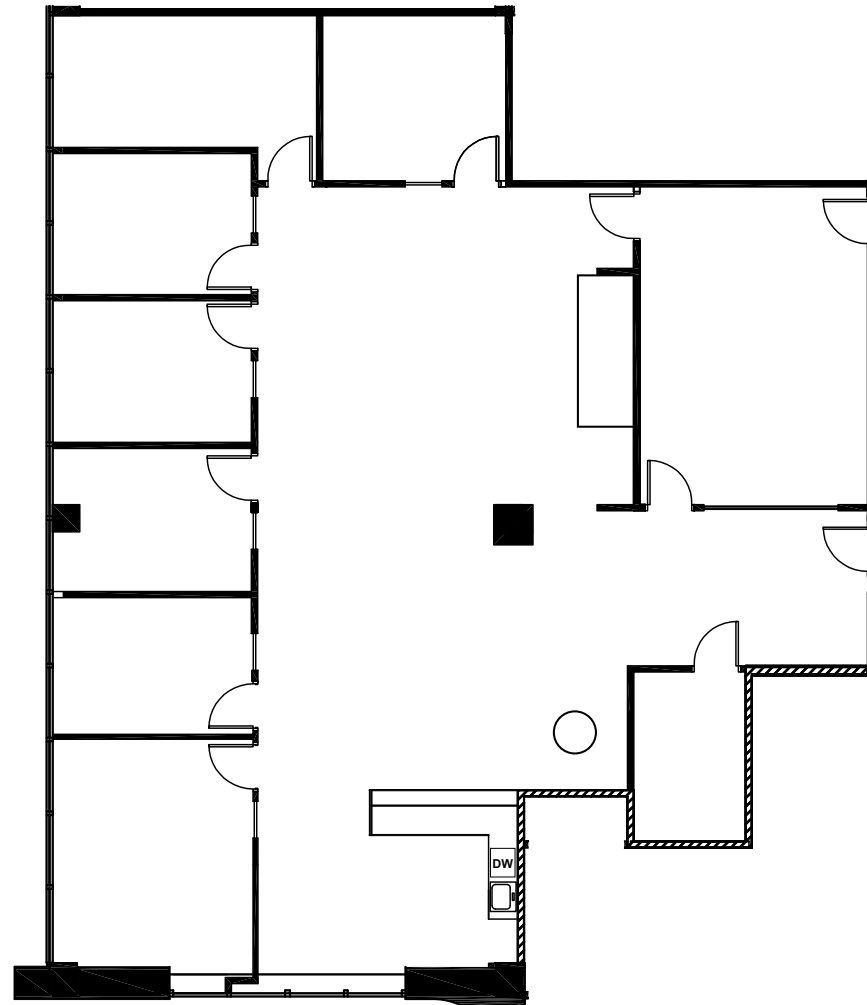

ALGONQUIN
ROLLING MEADOWS, IL

Suite 710
3,596 rsf

ALAN RAPHAELI
847.330.1300
araphaeli@marcrealty.com

Exceptional Value
Remarkable Locations