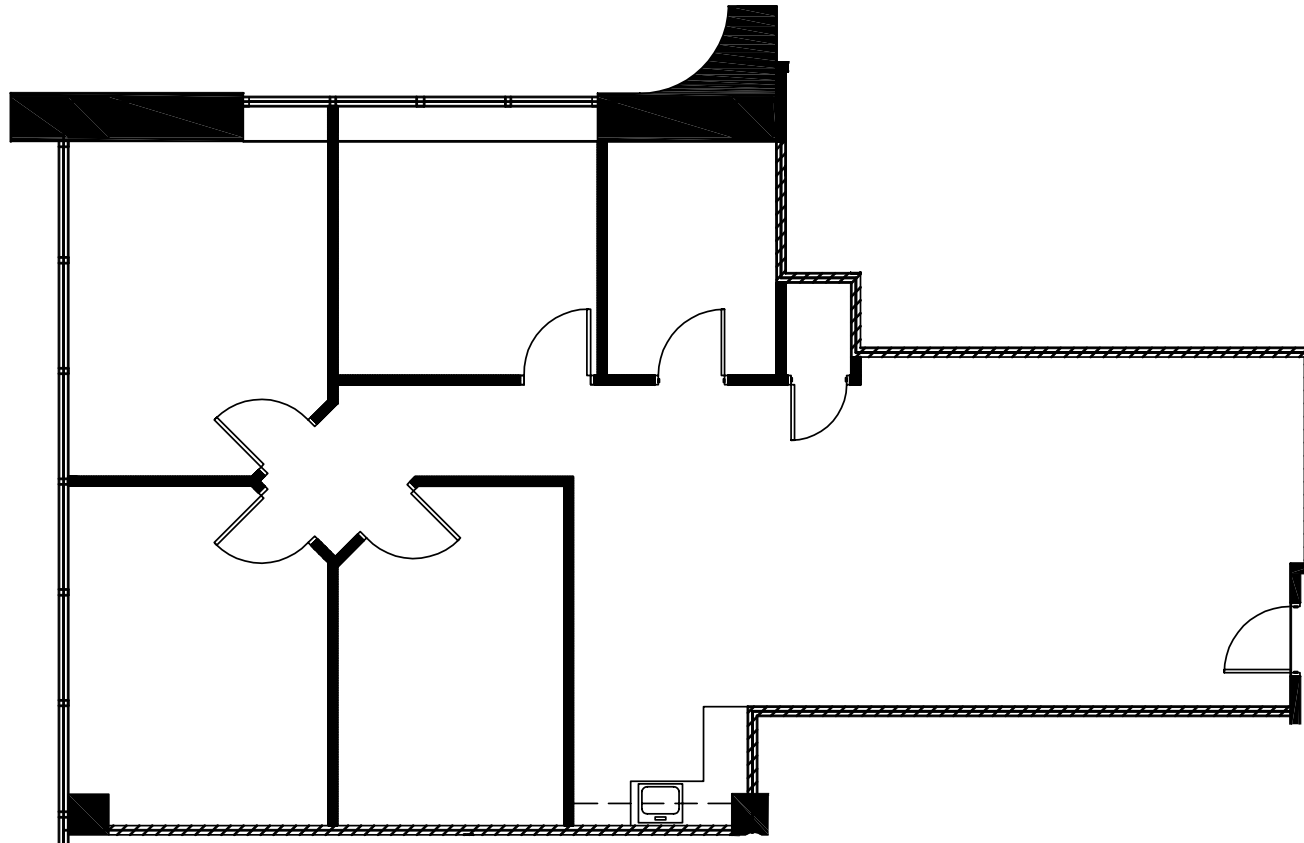

3701

ALGONQUIN
ROLLING MEADOWS, IL

SUITE 712
1,715 rsf

ALAN RAPHAELI
847.330.1300
araphaeli@marcrealty.com

Exceptional Value
Remarkable Locations