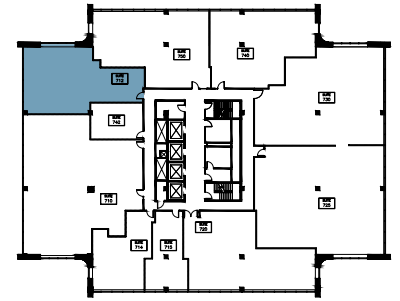

3701

ALGONQUIN
ROLLING MEADOWS, IL

SUITE 712
1,715 rsf

ALAN RAPHAELI
847.330.1300
araphaeli@marcrealty.com

Exceptional Value
Remarkable Locations