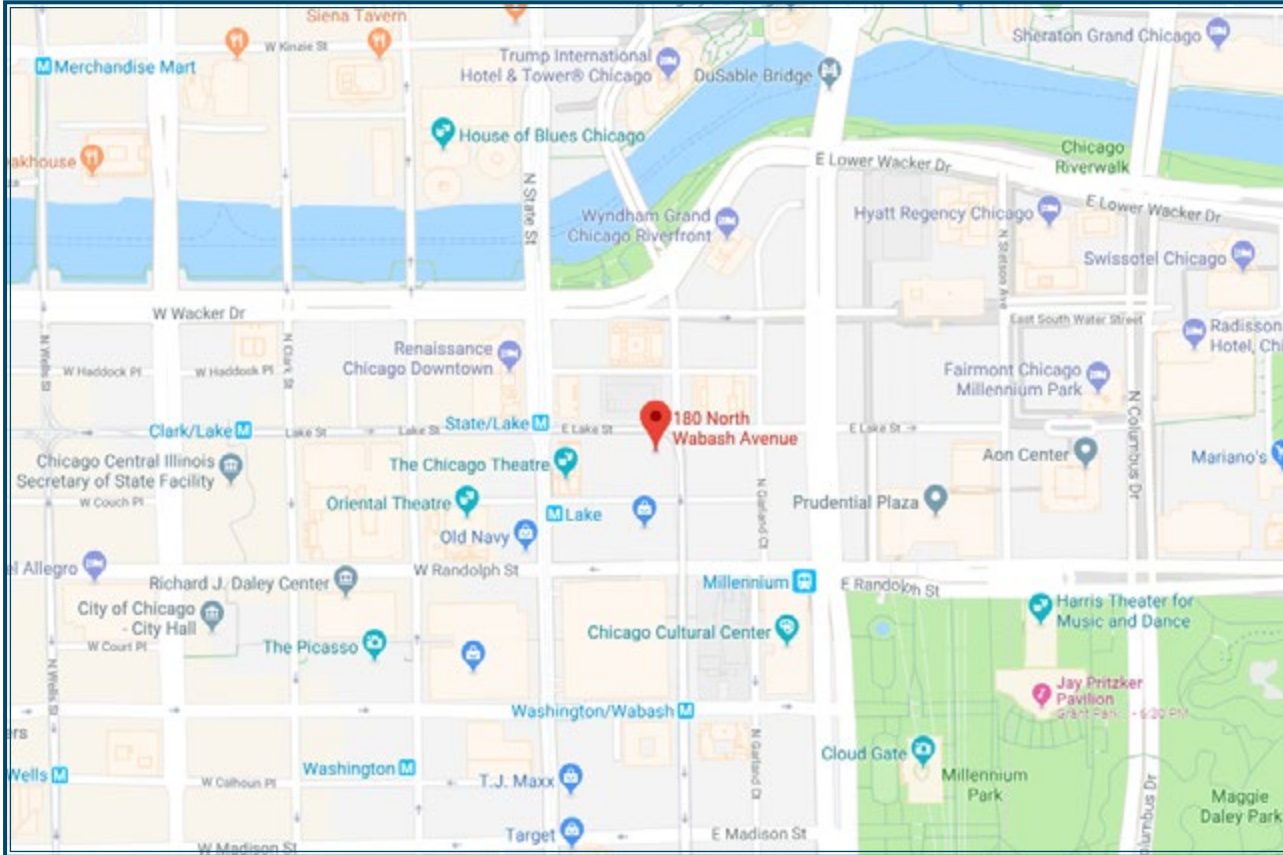

Lake Street

 CTA State/Lake

 Lake Station 

State Street

Wabash Avenue

 Metra Millenium Station

Michigan Avenue

180

NORTH
WABASH

180

NORTH WABASH

PROPERTY DESCRIPTION

Property Type: Office & Retail
Building Size: 162,000 sf
Rental Rate: \$25 -\$29 SF
Stories: 8

The building features newly renovated common areas and upgraded office spaces.

180

NORTH WABASH

AREA MAP

180 North Wabash Avenue is next to the Chicago Theater, conveniently located in the Chicago Loop within the State Street shopping area, and the Randolph Street Theatre District. It is one Block from Millennium Park and the Chicago Cultural Center.

Transportation options include the CTA Loop State/Lake stop, Millennium Park Metro stop and next to the Wabash-Randolph Parking Garage.