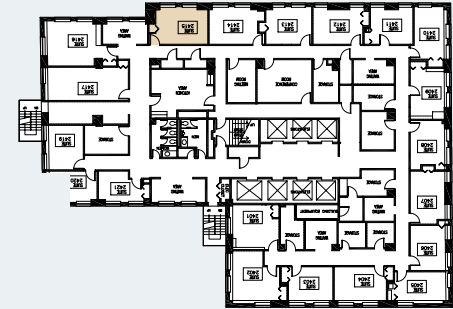

The Harvester Building

180 N Michigan Avenue

Suite 2415
434 RSF

JOE STORIZ

Senior Managing Director
312.884.5656 | jstoriz@marcrealty.com

55 E Jackson Blvd, Suite 500
Chicago, IL 60604

Exceptional Value
Remarkable Locations