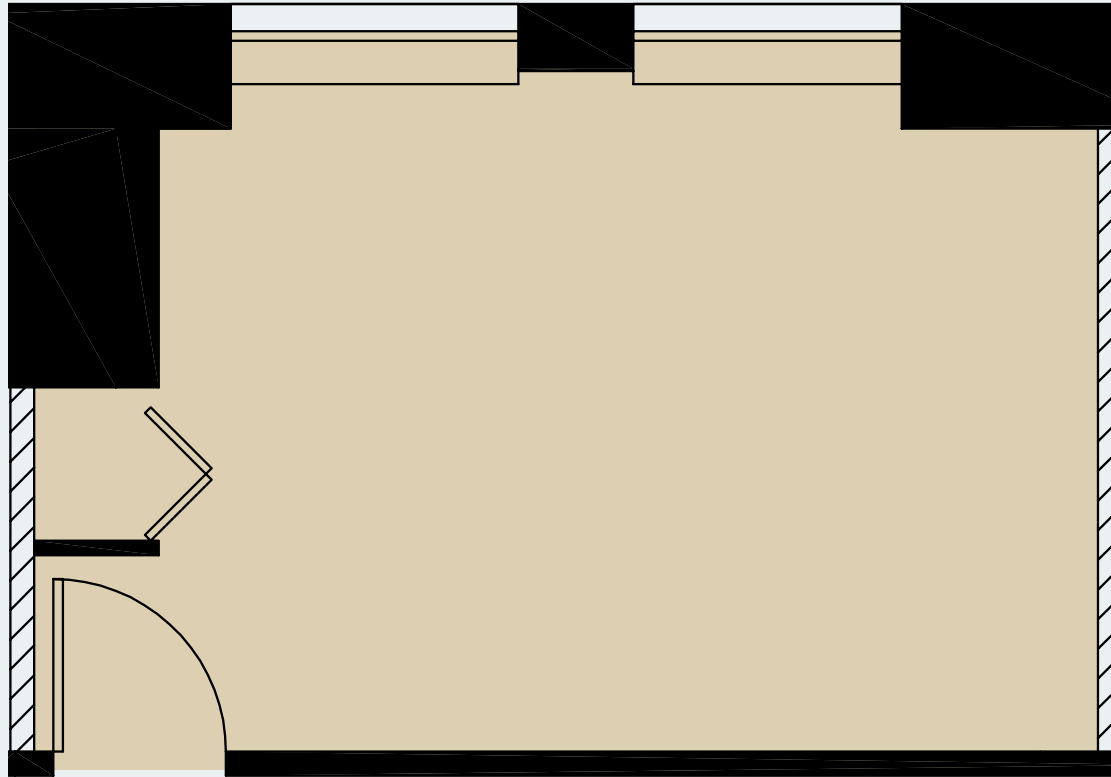

The Harvester Building

180 N Michigan Avenue

Suite 2415
434 RSF

JOE STORIZ

Senior Managing Director
312.884.5656 | jstoriz@marcrealty.com

55 E Jackson Blvd, Suite 500
Chicago, IL 60604

Exceptional Value
Remarkable Locations