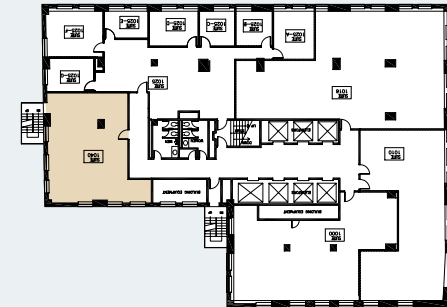

The Harvester Building

180 N Michigan Avenue

Suite 1040
1,192 RSF

JOE STORIZ
Senior Managing Director
312.884.5656 | jstoriz@marcrealty.com

55 E Jackson Blvd, Suite 500
Chicago, IL 60604

Exceptional Value
Remarkable Locations