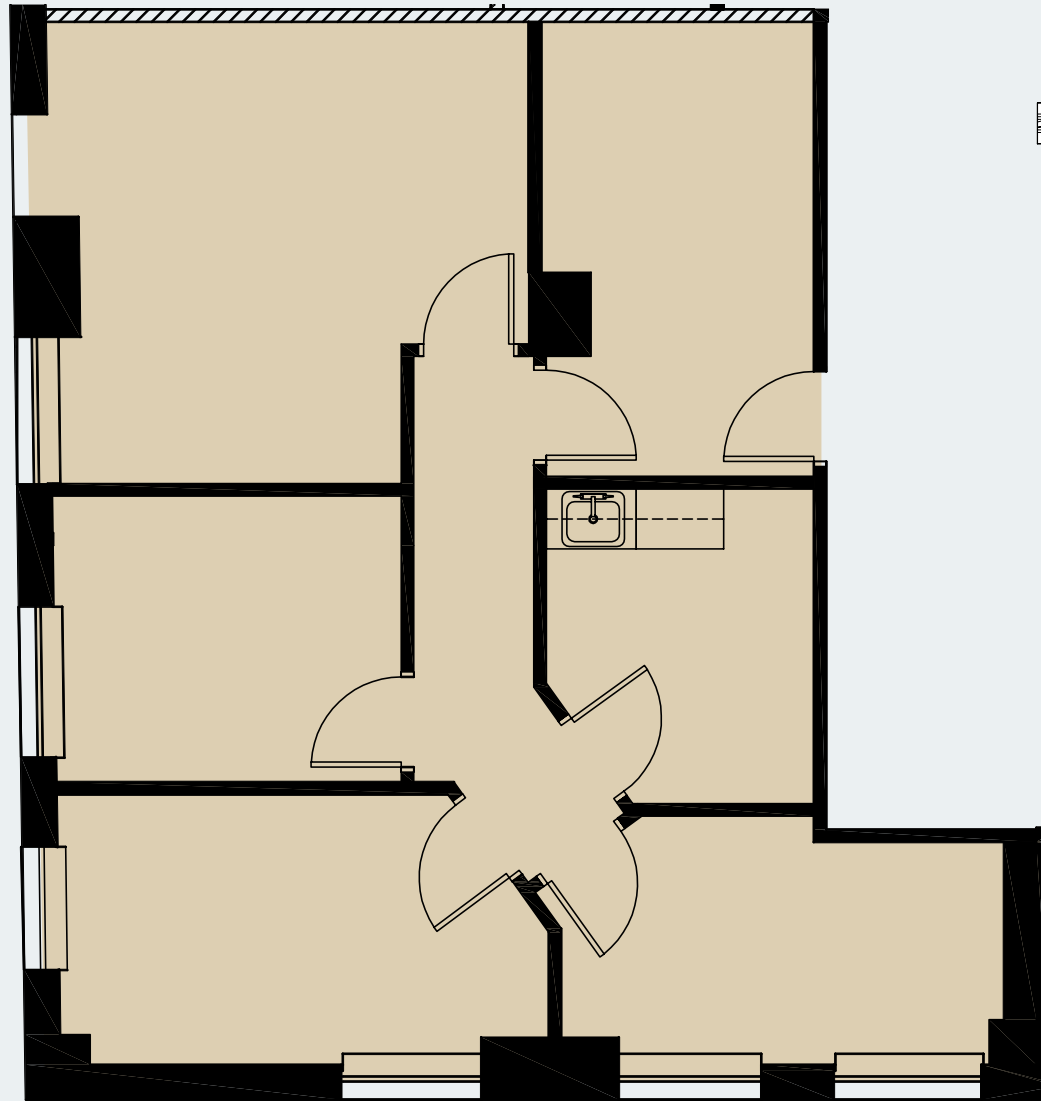

The Harvester Building

180 N Michigan Avenue

Suite 1040
1,192 RSF

JOE STORIZ
Senior Managing Director
312.884.5656 | jstoriz@marcrealty.com

55 E Jackson Blvd, Suite 500
Chicago, IL 60604

Exceptional Value
Remarkable Locations