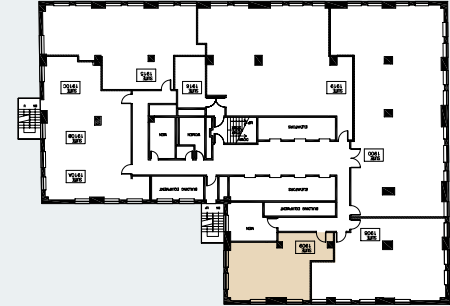

The Harvester Building

180 N Michigan Avenue

Suite 1909
761RSF

JOE STORIZ

Senior Managing Director
312.884.5656 | jstoriz@marcrealty.com

55 E Jackson Blvd, Suite 500
Chicago, IL 60604

Exceptional Value
Remarkable Locations