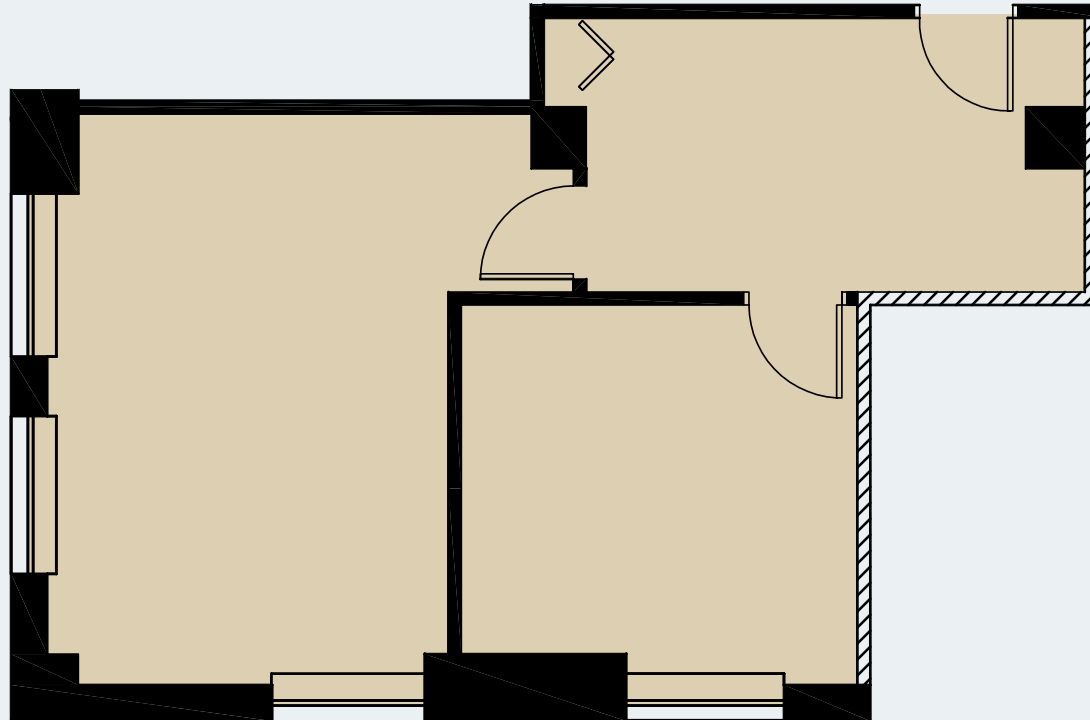

The Harvester Building

180 N Michigan Avenue

Suite 1909
761RSF

JOE STORIZ

Senior Managing Director
312.884.5656 | jstoriz@marcrealty.com

55 E Jackson Blvd, Suite 500
Chicago, IL 60604

Exceptional Value
Remarkable Locations