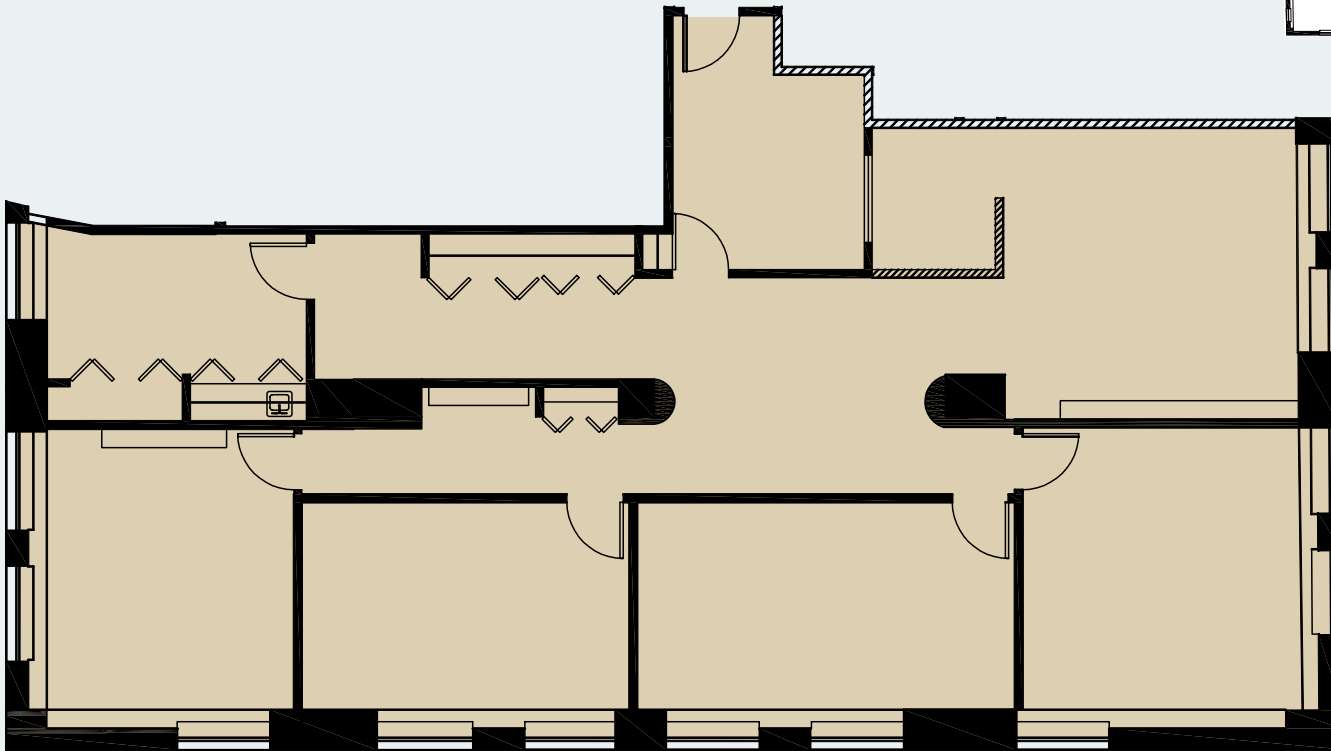

The Harvester Building

180 N Michigan Avenue

Suite 2105
2,189 RSF

JOE STORIZ

Senior Managing Director
312.884.5656 | jstoriz@marcrealty.com

55 E Jackson Blvd, Suite 500
Chicago, IL 60604

Exceptional Value
Remarkable Locations