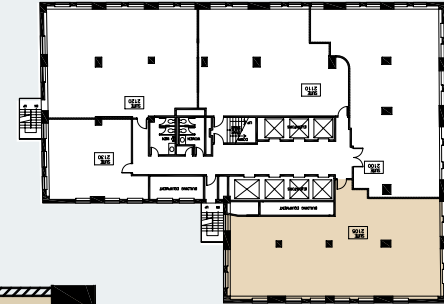

The Harvester Building

180 N Michigan Avenue

Suite 2105
2,189 RSF

JOE STORIZ

Senior Managing Director
312.884.5656 | jstoriz@marcrealty.com

55 E Jackson Blvd, Suite 500
Chicago, IL 60604

Exceptional Value
Remarkable Locations