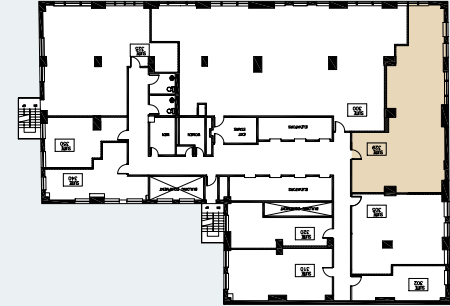

The Harvester Building

180 N Michigan Avenue

Suite 329
1,665 RSF

JOE STORIZ

Senior Managing Director
312.884.5656 | jstoriz@marcrealty.com

55 E Jackson Blvd, Suite 500
Chicago, IL 60604

Exceptional Value
Remarkable Locations