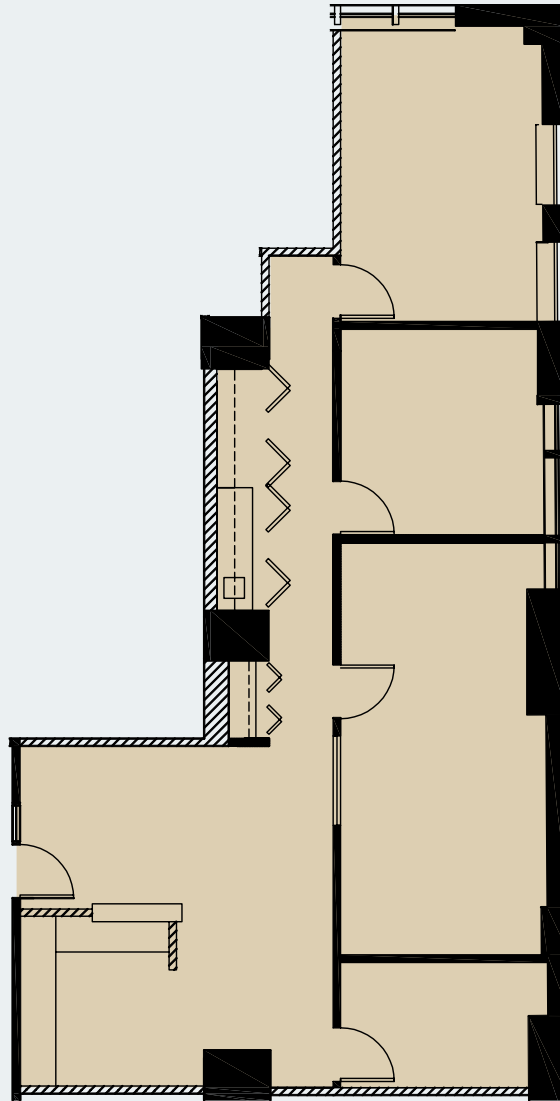

The Harvester Building

180 N Michigan Avenue

Suite 329
1,665 RSF

JOE STORIZ

Senior Managing Director
312.884.5656 | jstoriz@marcrealty.com

55 E Jackson Blvd, Suite 500
Chicago, IL 60604

Exceptional Value
Remarkable Locations