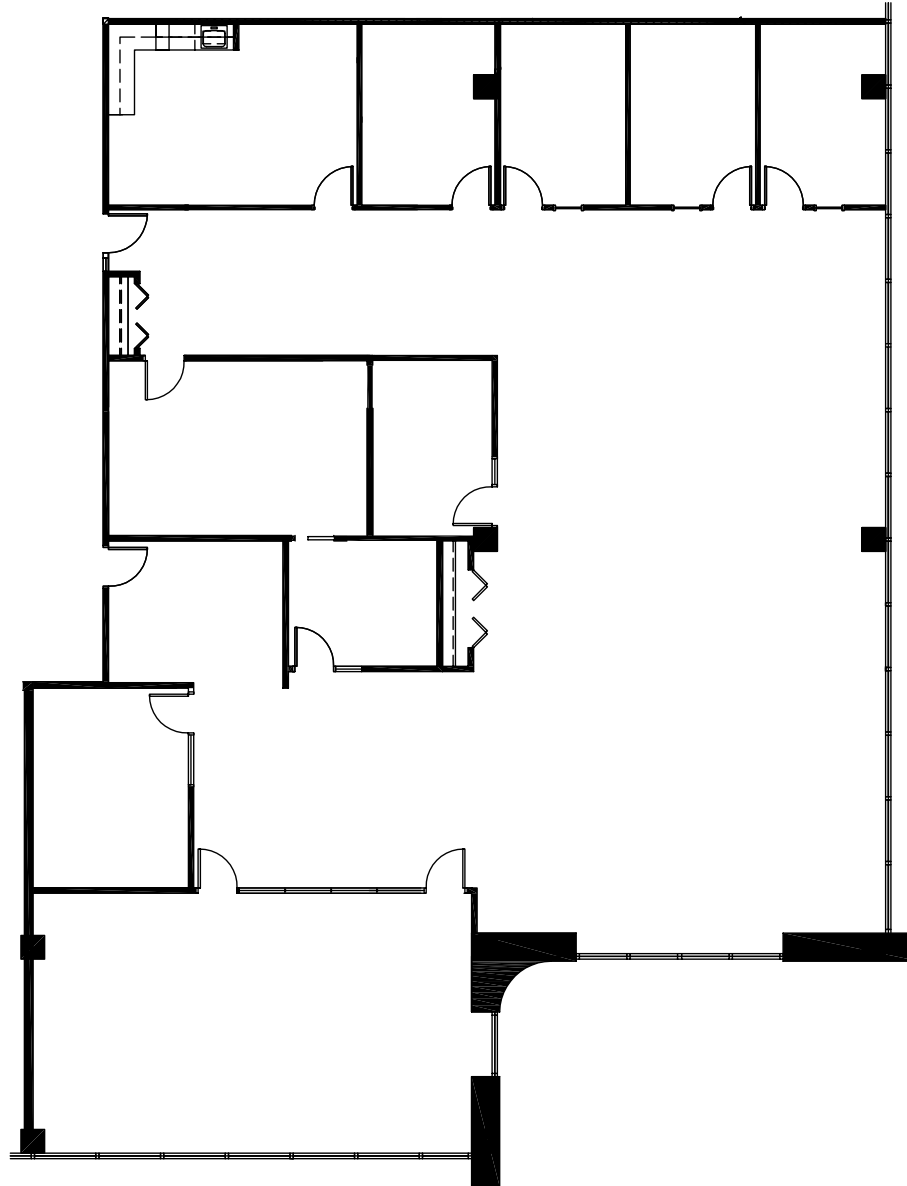

3701
ALGONQUIN
ROLLING MEADOWS, IL

Suite 200
5,907 rsf

ALAN RAPHAELI
847.330.1300
araphaeli@marcrealty.com

MR
MARC REALTY
Exceptional Value
Remarkable Locations