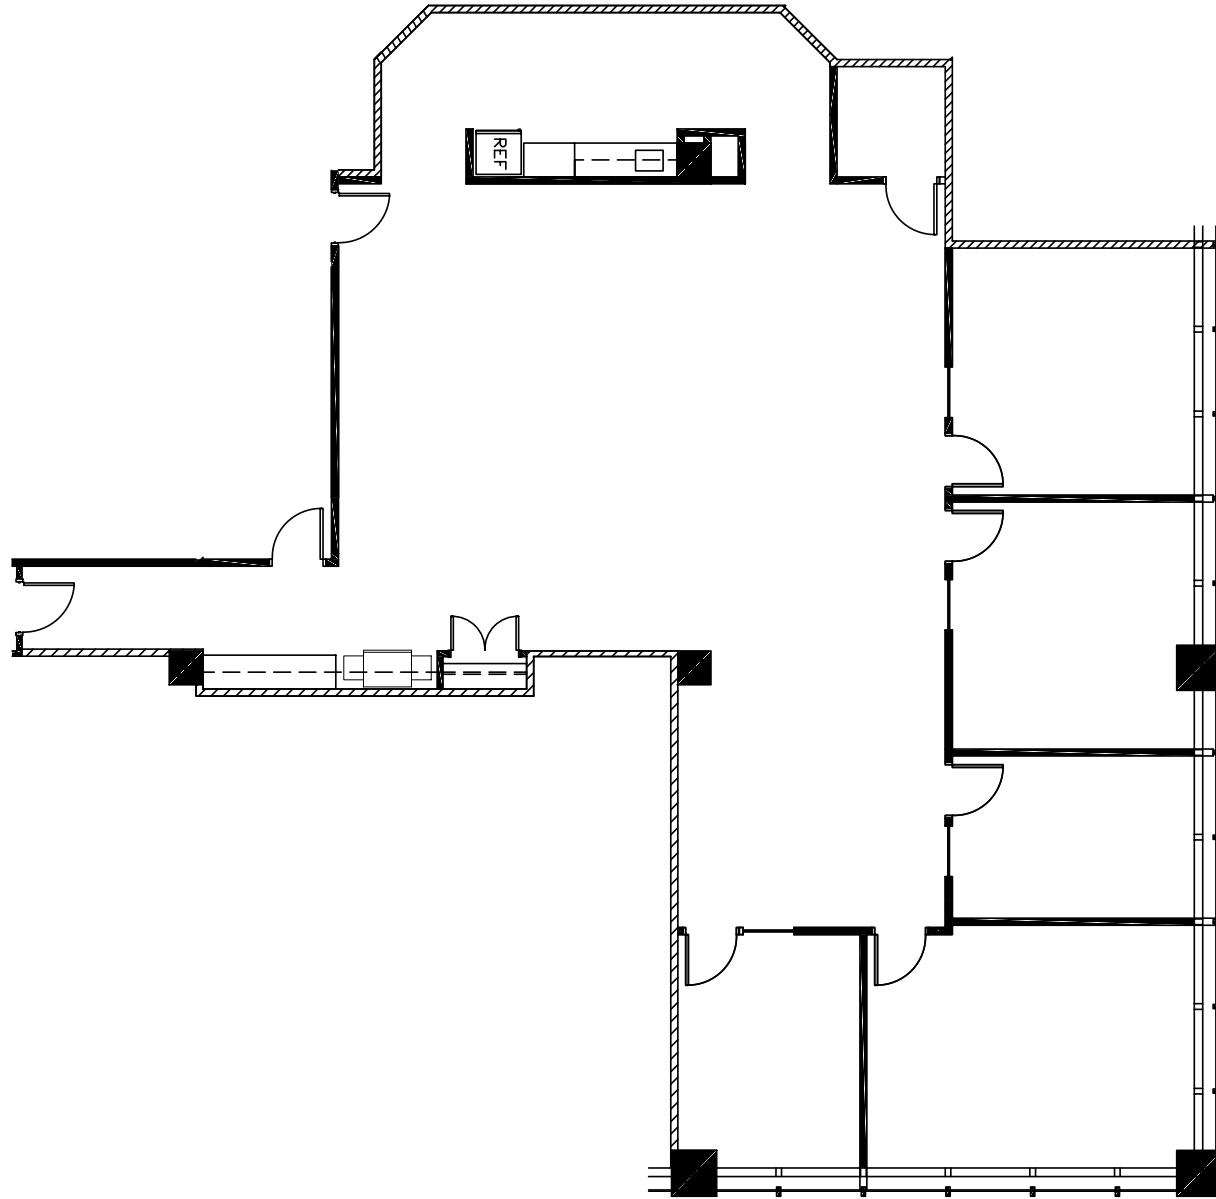

# 1701

EAST  
WOODFIELD

SCHAUMBURG, IL

## SUITE 330

3,535 RSF

**ALAN RAPHAELI**  
847.330.1300  
araphaeli@marcrealty.com

Exceptional Value  
Remarkable Locations