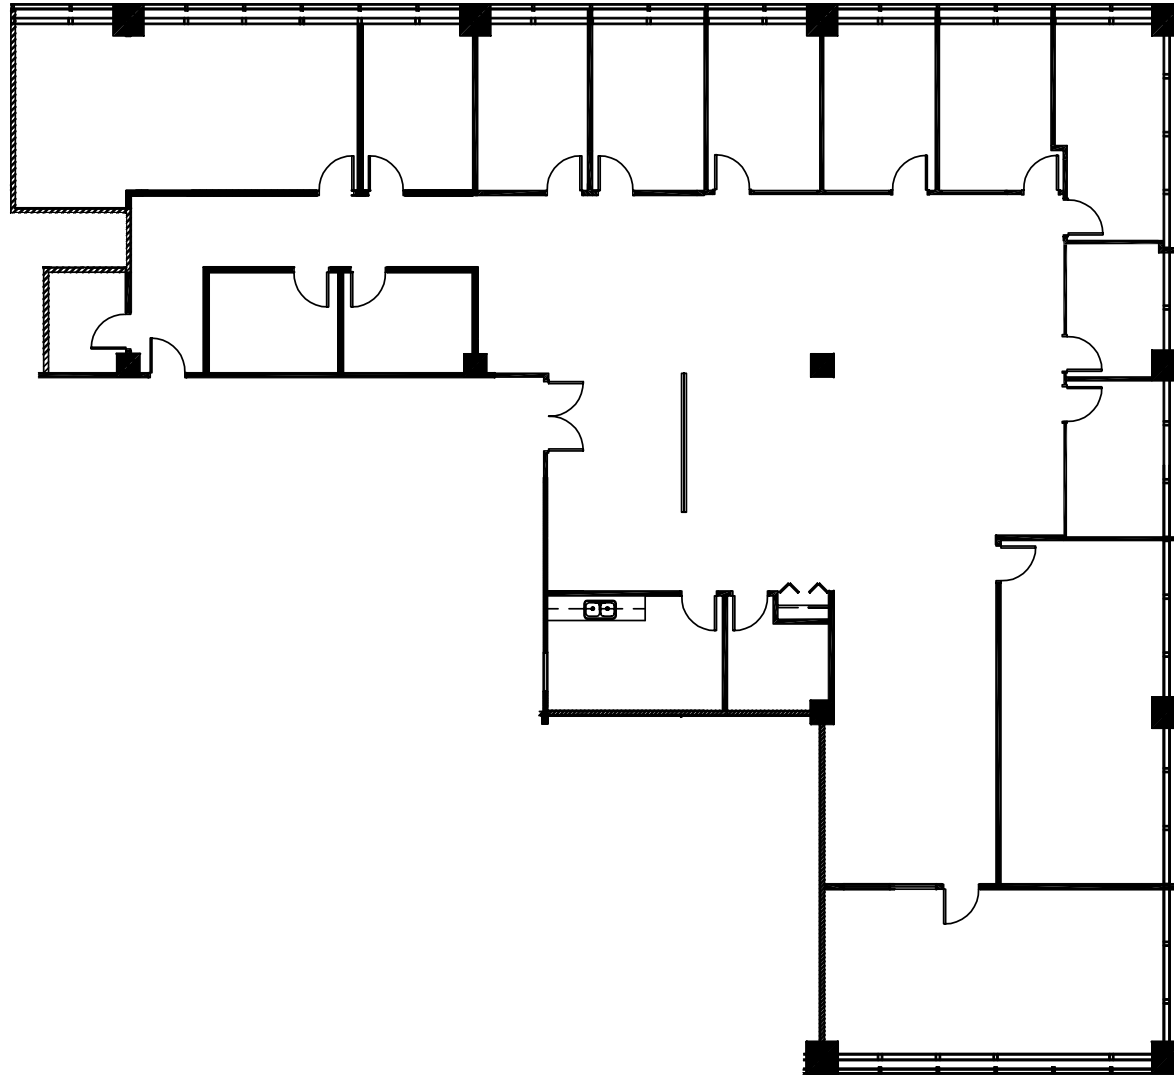

1701

EAST
WOODFIELD
SCHAUMBURG, IL

SUITE 638

6,652 RSF

ALAN RAPHAELI
847.330.1300
araphaeli@marcrealty.com

MR Exceptional Value
MARC REALTY Remarkable Locations