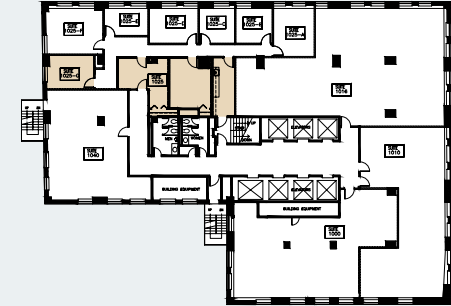

The Harvester Building

180 N Michigan Avenue

Suite 1025G
360 RSF

JOE STORIZ

Senior Managing Director
312.884.5656 | jstoriz@marcrealty.com

55 E Jackson Blvd, Suite 500
Chicago, IL 60604

Exceptional Value
Remarkable Locations