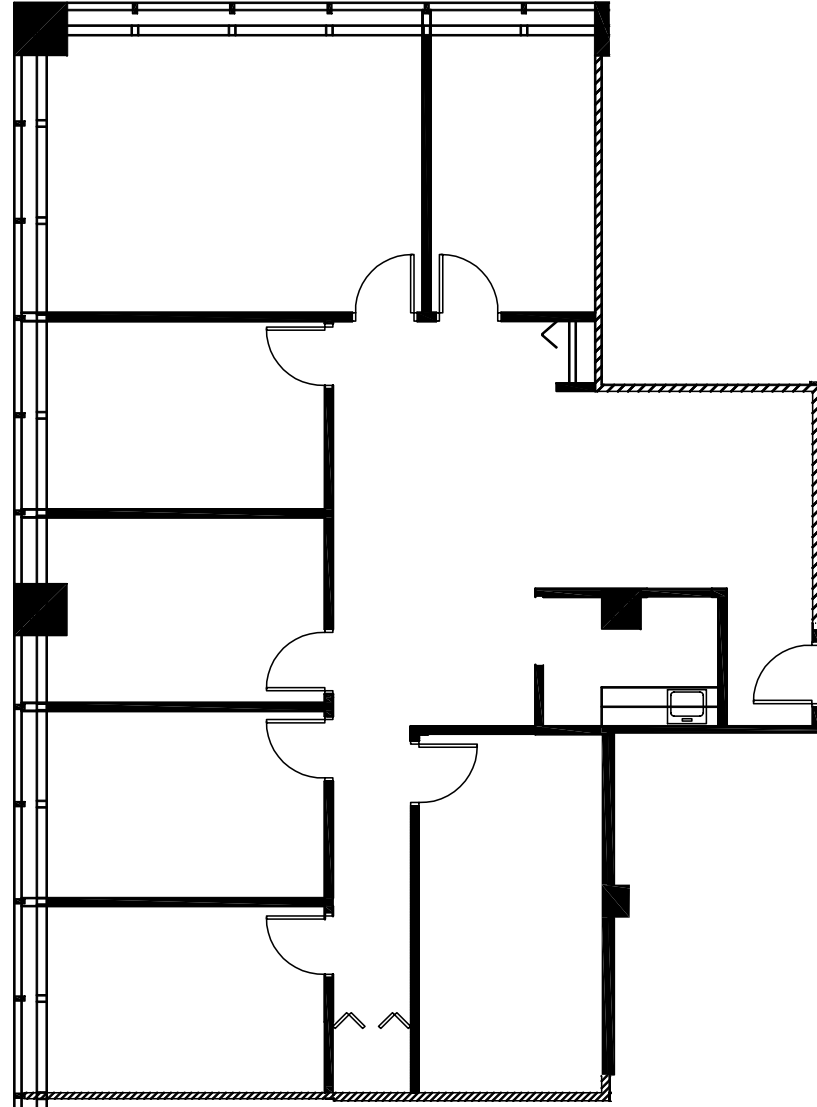

1701

EAST
WOODFIELD
SCHAUMBURG, IL

SUITE 403

2,187 RSF

ALAN RAPHAELI
847.330.1300
araphaeli@marcrealty.com

Exceptional Value
Remarkable Locations