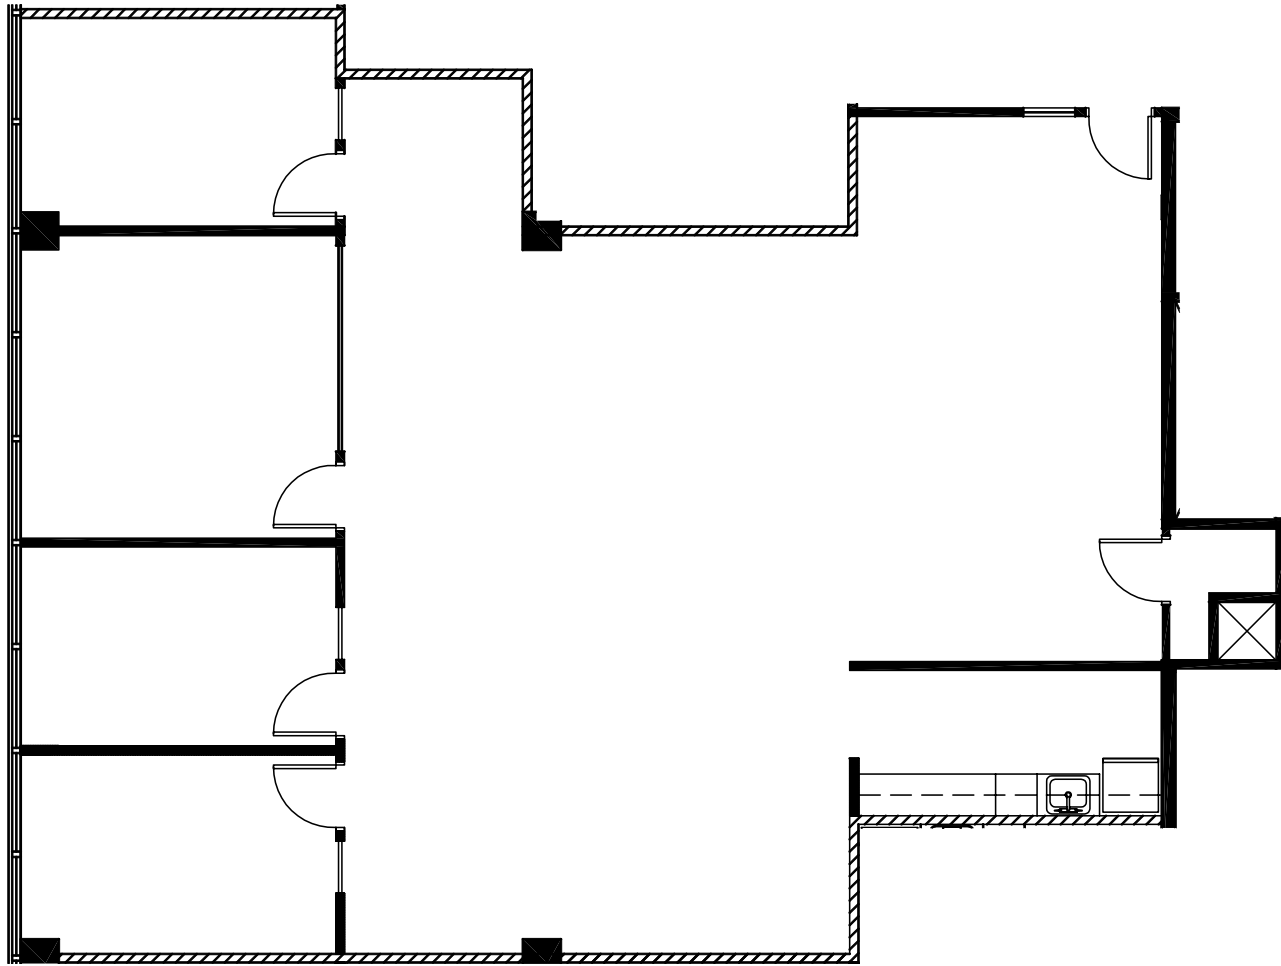

ALGONQUIN
ROLLING MEADOWS, IL

Suite 1080
2,521 rsf

ALAN RAPHAELI
847.330.1300
araphaeli@marcrealty.com

MR Exceptional Value
MARC REALTY Remarkable Locations