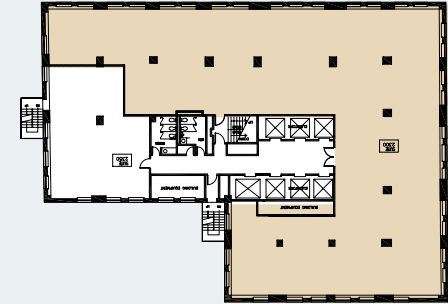

The Harvester Building

180 N Michigan Avenue

Suite 2300
8,438 RSF

JOE STORIZ

Senior Managing Director
312.884.5656 | jstoriz@marcrealty.com

55 E Jackson Blvd, Suite 500
Chicago, IL 60604

Exceptional Value
Remarkable Locations