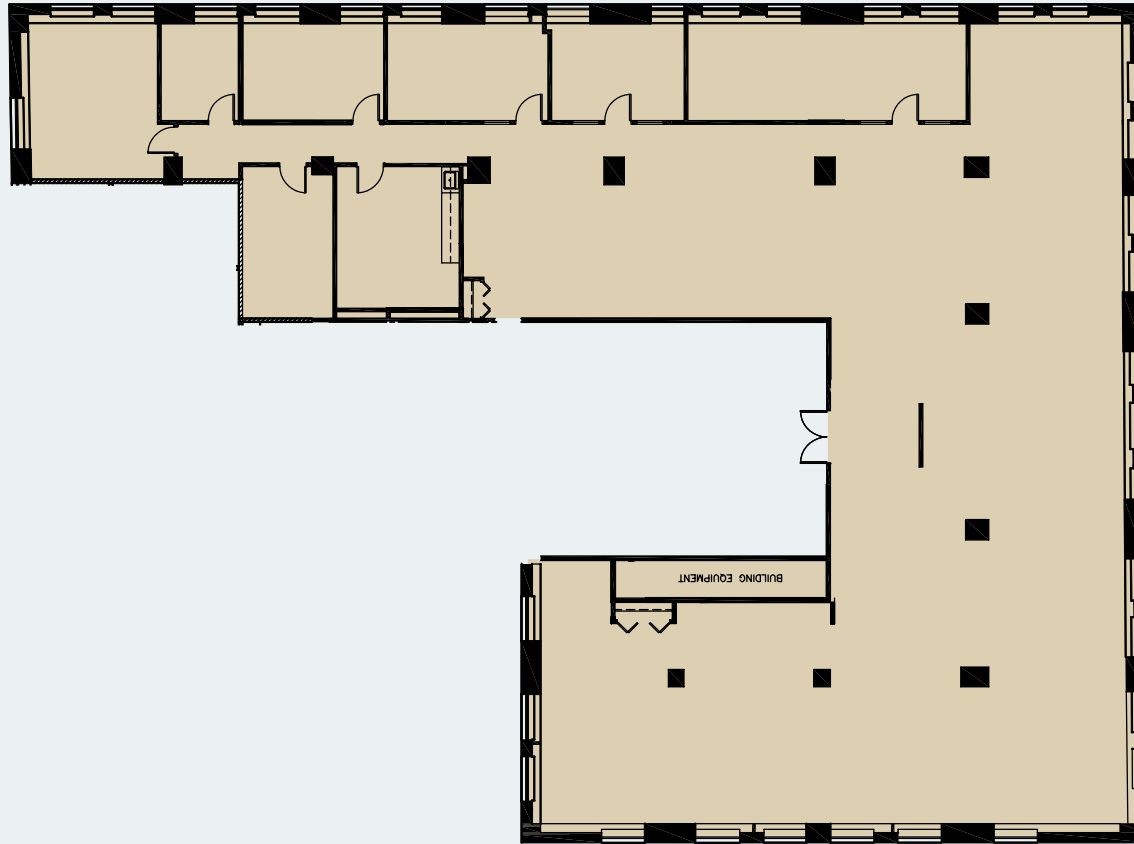

The Harvester Building

180 N Michigan Avenue

Suite 2300
8,438 RSF

JOE STORIZ

Senior Managing Director
312.884.5656 | jstoriz@marcrealty.com

55 E Jackson Blvd, Suite 500
Chicago, IL 60604

Exceptional Value
Remarkable Locations