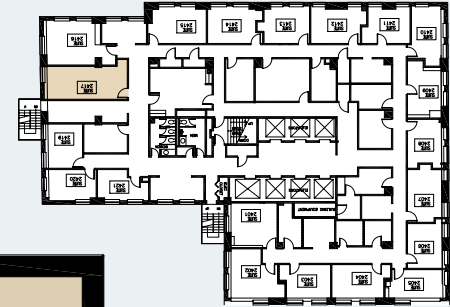

The Harvester Building

180 N Michigan Avenue

Suite 2417
360 RSF

JOE STORIZ

Senior Managing Director
312.884.5656 | jstoriz@marcrealty.com

55 E Jackson Blvd, Suite 500
Chicago, IL 60604

Exceptional Value
Remarkable Locations