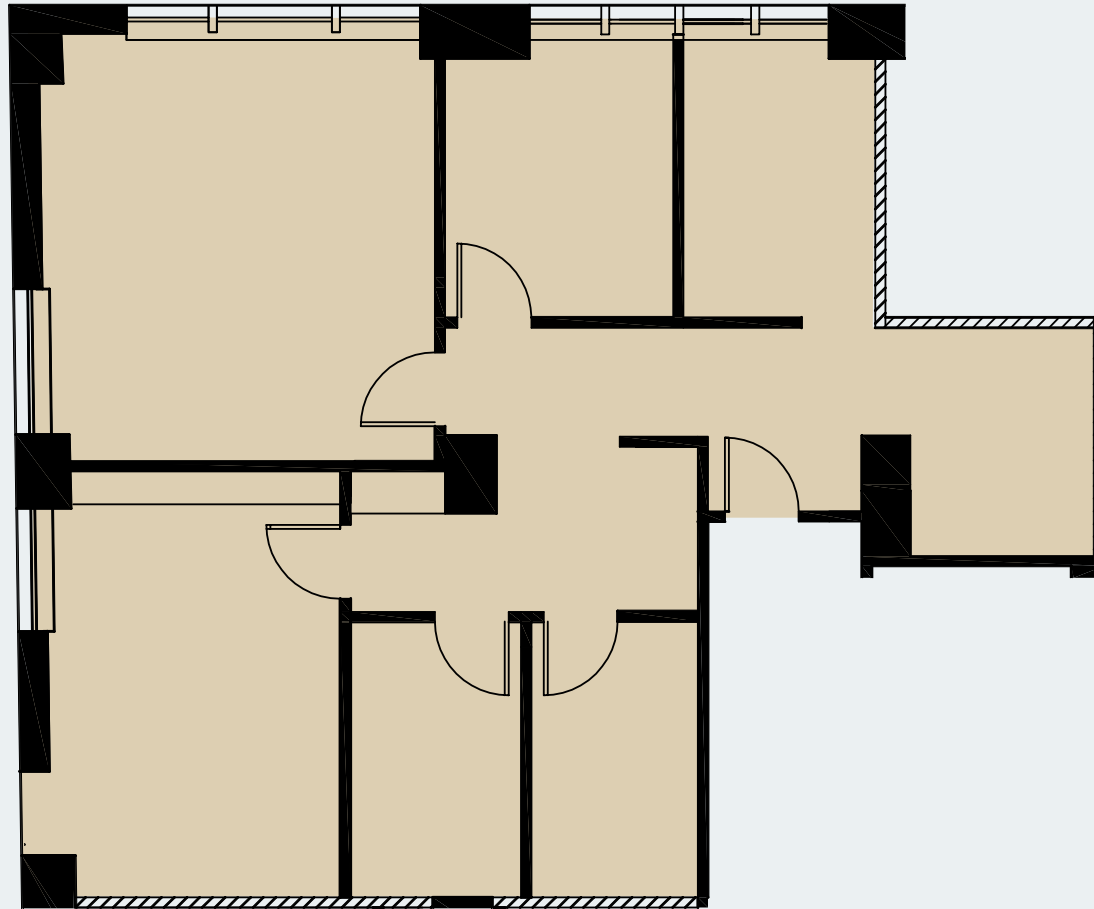

The Harvester Building

180 N Michigan Avenue

Suite 325
1,538 RSF

JOE STORIZ

Senior Managing Director
312.884.5656 | jstoriz@marcrealty.com

55 E Jackson Blvd, Suite 500
Chicago, IL 60604

Exceptional Value
Remarkable Locations