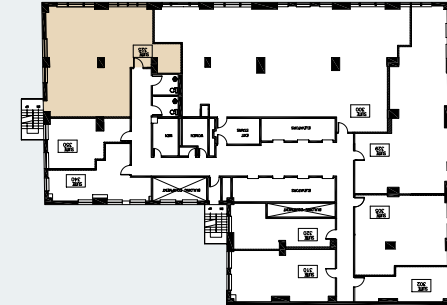

The Harvester Building

180 N Michigan Avenue

Suite 325
1,538 RSF

JOE STORIZ

Senior Managing Director
312.884.5656 | jstoriz@marcrealty.com

55 E Jackson Blvd, Suite 500
Chicago, IL 60604

Exceptional Value
Remarkable Locations