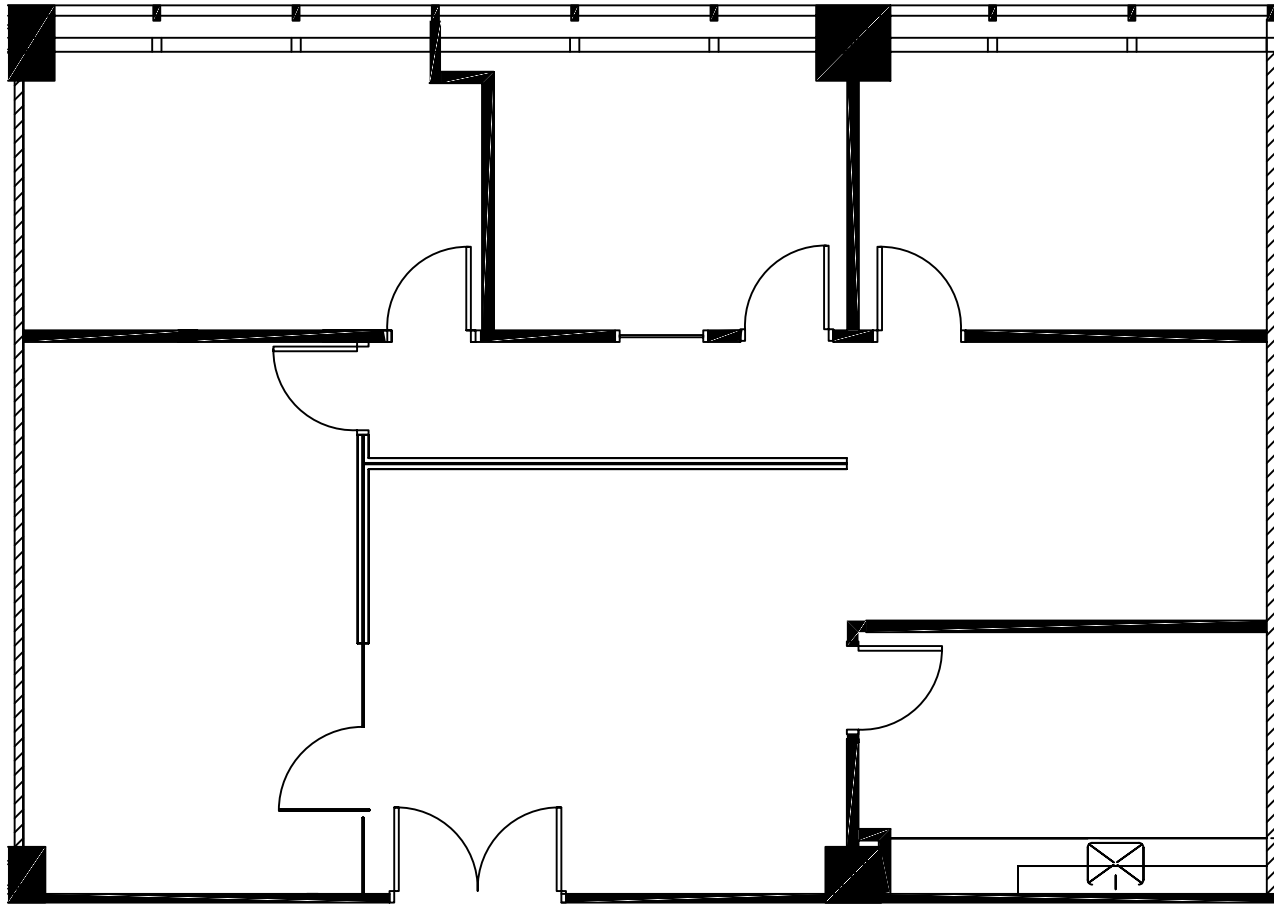

1701

EAST
WOODFIELD

SCHAUMBURG, IL

SUITE 327

1,672 RSF

ALAN RAPHAELI
847.330.1300
araphaeli@marcrealty.com

Exceptional Value
Remarkable Locations